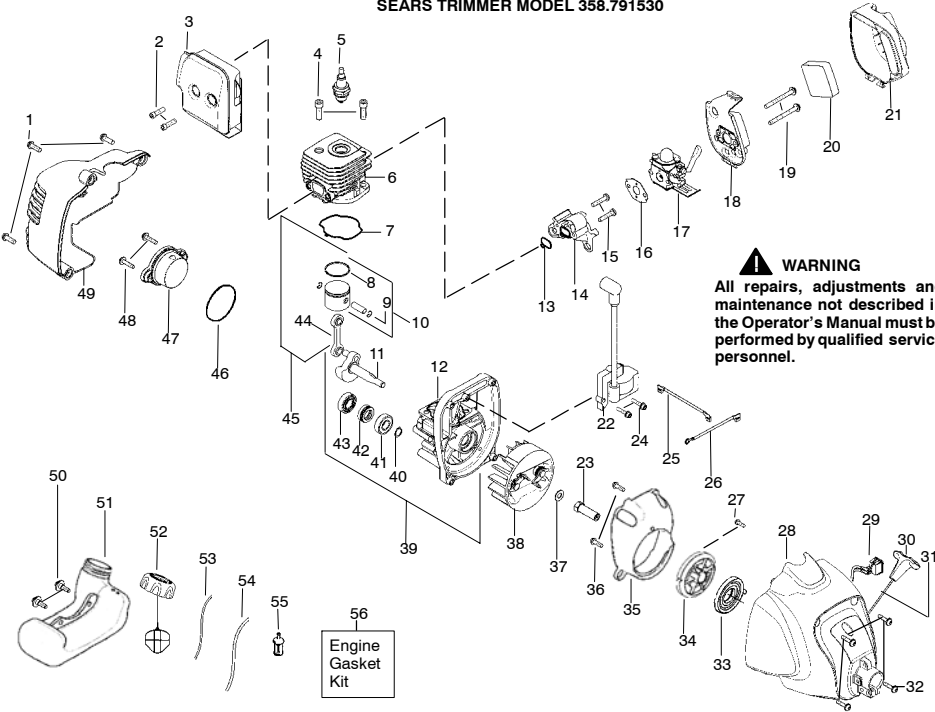

# REPAIR PARTS

SEARS TRIMMER MODEL 358.791530

Ref.	Part No.	Description	Ref.	Part No.	Description
1.	530015880	Screw	28.	530071743	Assy.-Fan Hsg
2.	530058982	Bolt-Muffler	29.	530071356	Kit-Switch
3.	530057538	Assy-Muffler/Shield (Incl. 2)	30.	530054834	Handle-Starter
4.	530015953	Screw-Cylinder	31.	530071798	Kit - Rope
5.	71-85920	Spark Plug (RCJ 6Y)	32.	530015810	Screw
6.	530012541	Cylinder	33.	530042086	Spring-Starter
7.	530071750	Seal-Cylinder (kit)	34.	530071797	Kit-Starter Pulley (Incl. 27)
8.	530055120	Piston Ring	35.	530057548	Baffle
9.	530015162	Retainer-Piston Pin	36.	530015880	Screw
10.	530071833	Kit - Piston (Incl. 8, 9)	37.	530015828	Washer-Flat
11.	530012555	Assy-Crankshaft	38.	530054115	Assy-Flywheel
12.	530012542	Assy-Crankcase (Incl. 41-43)	39.	530071751	Assy-C'case & C'shaft (Incl. 11,12,40)
13.	530071750	Seal-Cyl/Carb.(kit)	40.	530015941	Retain. Ring-C'shaft
14.	530057547	Adapter-Carb.	41.	530055728	Outer Bearing
15.	530016309	Screw	42.	530019264	Seal-C'case
16.	530071750	Gasket-Carb. (kit)	43.	530032125	Inner Bearing
17.	530071811	Kit-Carb.(C1U-WV19)	44.	530069945	Assy-Connecting Rod
(Note: Repair kits are not available for this carburetor)			45.	530071785	Kit-Piston/Rod (Incl. 10,44)
18.	530059246	Air Box	46.	530071750	O-Ring-C'case (kit)
19.	530016429	Screw	47.	530057954	Assy-Plug (incl.46)
20.	530036575	Foam-Air Filter	48.	530016386	Screw
21.	530057545	Cover-Air Box	49.	530057539	Shroud-Rear
22.	530039211	Ignition Module	50.	530016431	Retainer-Tank
23.	530027953	Coupling-Drive	51.	530058847	Assy-Fuel Tank (incl. filter, lines & fuel cap)
24.	530016357	Screw	52.	530058743	Assy-Fuel Cap
25.	530014663	Assy-Leadwire	53.	530069247	Kit-Fuel Line (Small)
26.	530014662	Assy-Ground Wire	54.	530069216	Kit-Fuel Line (Large)
27.	530016391	Screw	55.	530095646	Assy-Fuel Pickup
			56.	530071750	Kit-Engine Gasket (Incl. 7,13,16,46)