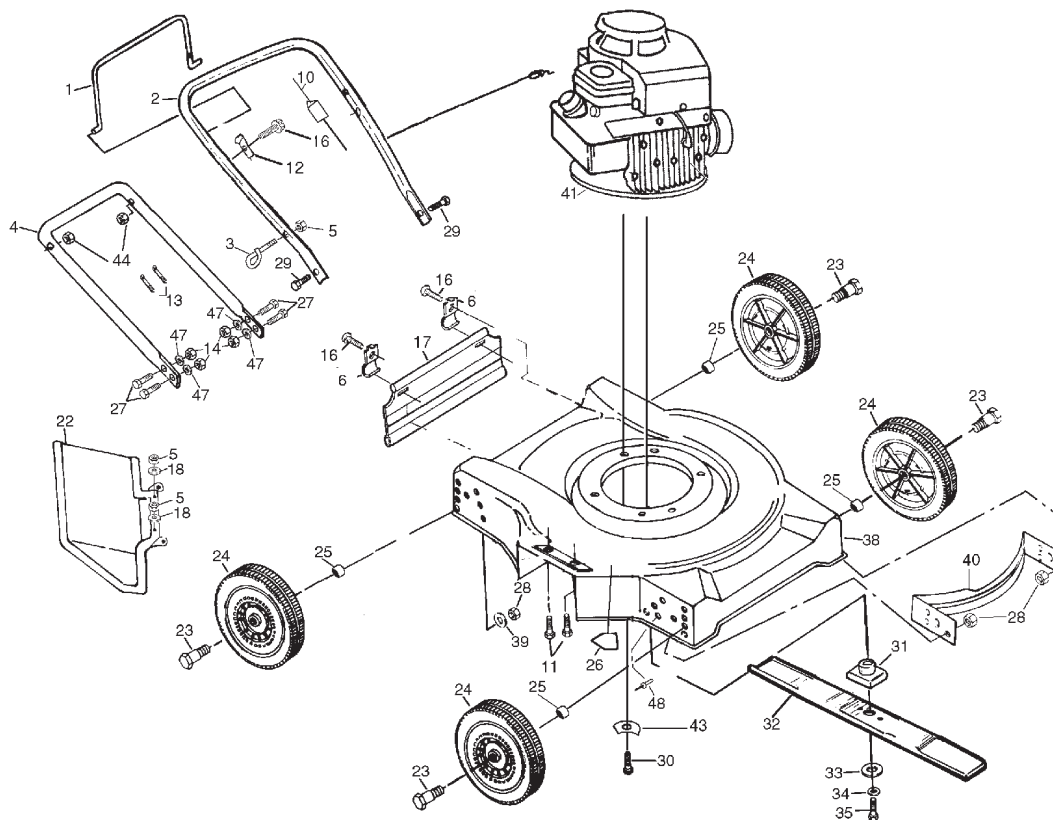

# REPAIR PARTS

## ROTARY LAWN MOWER -- MODEL NO. 1CA

## ROTARY LAWN MOWER -- MODEL NO. 1CA

KEY PART NO. NO.	DESCRIPTION	KEY PART NO. NO.	DESCRIPTION
1 86902	Control Bar	30 150406	Hex Head Thread Rolling Screw 3/8-16 x 1-1/8
2 169711X479	Upper Handle	31 850977	Blade Adapter
3 132001	Rope Guide	32 145106	20" Blade
4 172146X479	Lower Handle	33 851074	Hardened Washer
5 63601	Locknut 1/4-20	34 850263	Helical Washer, Lock 3/8
6 87584X004	Bracket	35 851084	Hex Head Screw 3/8-24 x 1-3/8 Gr. 8
10 163799	Engine Zone Control Cable	38 701106	Lawn Mower Housing Kit
11 74760412	Hex Head Screw 1/4	39 61537	Washer
12 86899X004	Up-Stop Bracket	40 700839X479	Front Baffle
13 66426	Tie Wire	41 - - - - -	*Engine - Model No. B & S Classic 9D902 Order parts from engine manufacturer
14 132010	Locknut	43 851201X004	Engine Washer
16 750097	Hex Washer Head Tapping Screw #10-2	44 132004	Hex Nut 1/4-20
17 140541	Rear Deflector	47 55611	Washer
18 53847	Flat Washer	48 128415	Pop Rivet
22 752052	Discharge Guard	-- 162300	Warning Decal (Not Shown)
23 67609	Shoulder Bolt	-- 172777	Operator's Manual
24 800060	Wheel Assembly	-- 171871	Repair Parts Manual
25 136624	Spacer		
26 107339X	Danger Decal		
27 137009	Hex Head Bolt 3/8-16 x 1		
28 751592	Locknut 3/8-16		
29 74350424	Hex Head Screw		
			Available accessories not included with lawn mower:
		-- GCK3200	Grass Catcher