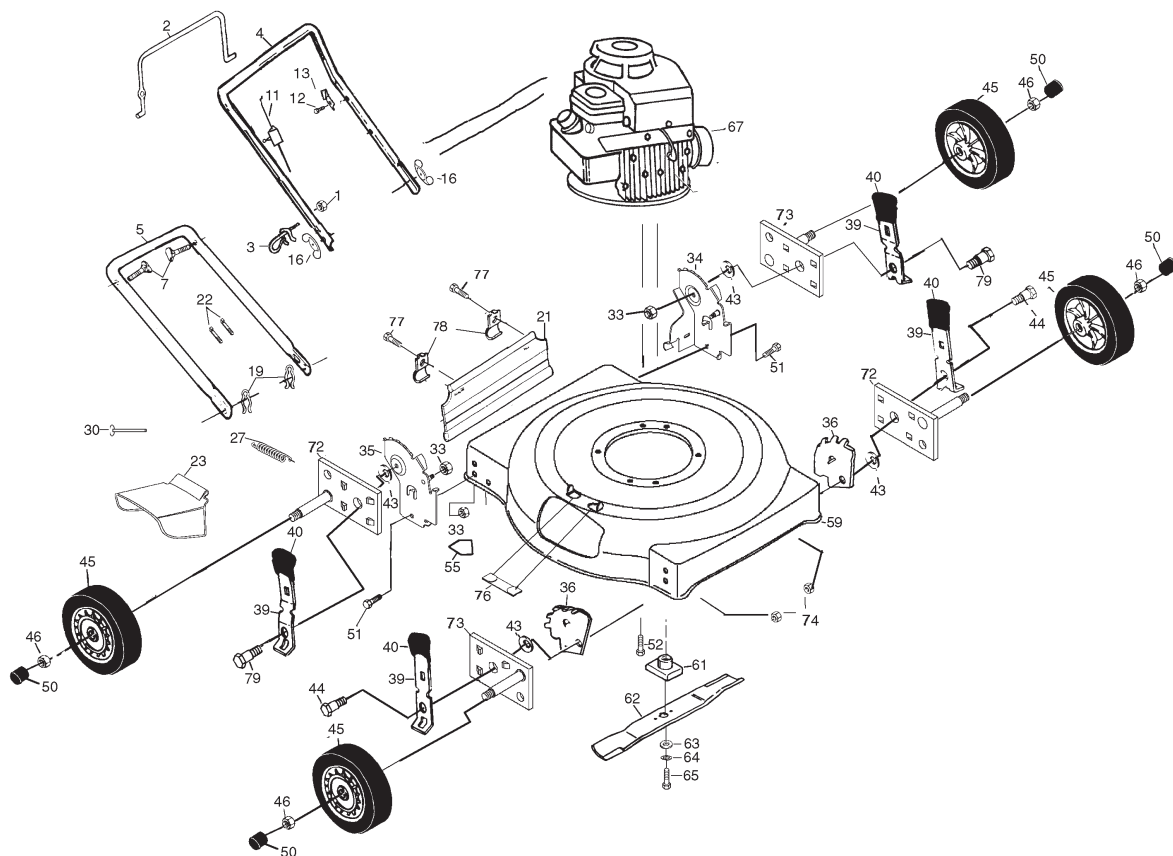

# REPAIR PARTS

## ROTARY LAWN MOWER -- MODEL NO. 2CA

2

## ROTARY LAWN MOWER -- MODEL NO. 2CA

KEY PART NO. NO.	DESCRIPTION	KEY PART NO. NO.	DESCRIPTION
1 63601	Locknut 1/4-20	43 19112222	Washer
2 86902	Control Bar	44 160828	Shoulder Bolt (5/16-18 x .33)
3 132001	Rope Guide	45 800220	Wheel Assembly
4 169709X479	Upper Handle	46 83923	Locknut 1/16-18
5 169708X479	Lower Handle	50 800090	Hubcap
7 131959	Handle Bolt 5/16-18	51 17600406	Screw Hex Serrated 1/4 x 20.tt
11 162778	Engine Zone Control Cable	52 150406	Hex Head Thread Rolling Screw 3/8-16 x 1
12 750097	Hex Washer Head Screw #10-24 x 1/2	55 107339X	Danger Decal
13 86899X004	Up-Stop Bracket	59 164184	Lawn Mower Housing (Incl. Key Nos. 55)
16 128638	Wing Nuts	61 851514	Blade Adapter
19 51793	Hairpin Cotter	62 141114	22" Blade
21 165858	Rear Deflector	63 851074	Hardened Washer
22 66426	Wire Tie	64 850263	Helical Lockwasher 3/8
23 160831	Discharge Guard	65 851084	Screw Hex Head 3/8-24 x 1-3/8 (Grd. 8)
27 160832	Torsion Spring	67 - - - - -	Engine - Model No. B & S 98902
30 160833	Hinge Rod		Order parts from engine manufacturer
33 751153	Nut Hex Flange Lock 5/16 - 18	72 167132X004	Axle Arm Assm. ((LF/RR)
34 168164X479	Wheel Bracket Support (Left)	73 167133X004	Axle Arm Assm. (RF/LR)
35 168165X479	Wheel Bracket Support (Right)	74 751153	Nut
36 160835X007	Wheel Bracket Adjuster	76 161622	Clip. Closeout
39 168360X004	Selector Spring	77 750097	Screw
40 87877	Selector Knob	78 87584X004	Rear Deflector Brkt.
		79 160828	Shoulder Bolt (5/16-18 x .51)
		-- 162300	Warning Decal (Not Shown)
		-- 172782	Operator's Manual (English)
		-- 171862	Replacement Parts Manual