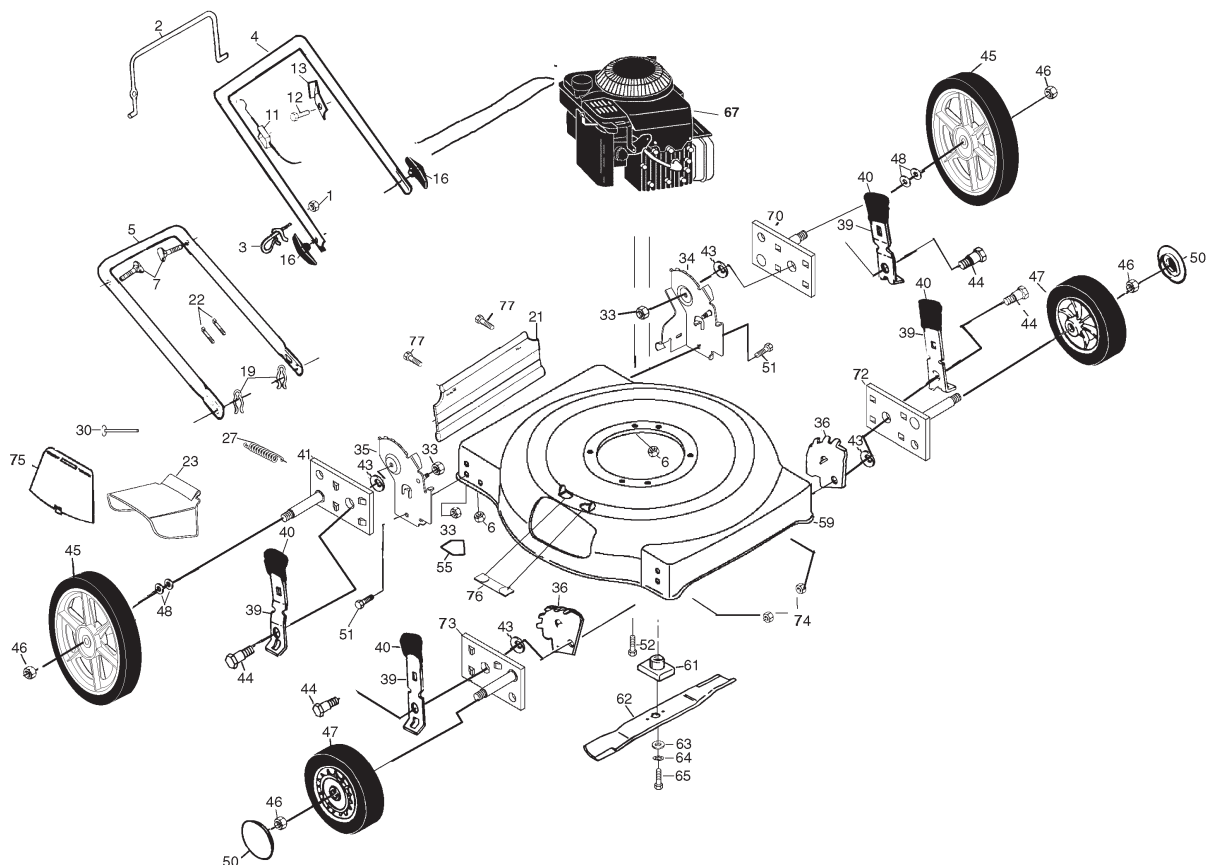

REPAIR PARTS

ROTARY LAWN MOWER -- MODEL NO. 4CA

REPAIR PARTS

ROTARY LAWN MOWER -- MODEL NO. 4CA

KEY PART NO. NO.

DESCRIPTION

1	63601	Locknut 1/4-20
2	86902	Control Bar
3	132001	Rope Guide
4	169709X479	Upper Handle
5	169708X479	Lower Handle
6	63601	Locknut 1/4-20
7	131959	Handle Bolt 5/16-18
11	156569	Engine Zone Control Cable
12	750097	Hex Washer Head Screw #10-24 x 1/2
13	86899X004	Up-Stop Bracket
16	136376	Handle Knob
19	51793	Hairpin Cotter
21	165858	Rear Deflector
22	66426	Wire Tie
23	160831	Discharge Guard
27	160832	Torsion Spring
30	160833	Hinge Rod
33	63124	Locknut 5/16-18
34	170373X479	Wheel Bracket Support (Left)
35	170374X479	Wheel Bracket Support (Right)
36	160835X007	Wheel Bracket Adjuster
39	168360X004	Selector Spring
40	87877	Selector Knob
41	167131X004	Axle Arm Assembly (RR)

KEY PART NO. NO.

DESCRIPTION

43	19112222	Washer
44	160828	Shoulder Bolt
45	701401	Wheel Assembly (Rear)
46	83923	Locknut 1/16-18
47	146247	Wheel Assembly (Front)
48	57143	Washer
50	77400	Hubcap
51	74760514	Hex Head Bolt 5/16-18
52	150406	Hex Head Thread Rolling Screw 3/8-16 x 1
55	107339X	Danger Decal
59	165187	Lawn Mower Housing (Incl. Key Nos. 55)
61	851514	Blade Adapter
62	141114	22" Blade
63	851074	Hardened Washer
64	850263	Helical Lockwasher 3/8
65	851084	Screw Hex Head 3/8-24 x 1-3/8 (Grd. 8)
67	-----	Engine - Briggs & Stratton 12H802
70	167130X004	Order parts from engine manufacturer
72	167132X004	Axle Arm Assm. (LR)
73	167133X004	Axle Arm Assm. (LF)
74	751153	Axle Arm Assm. (RF)
75	160830	Nut
76	161622	Plate. Mulcher
77	74760412	Clip. Closeout
--	162300	Screw
--	172782	Warning Decal (Not shown)
--	171897	Operator's Manual (English)
--		Replacement Parts Manual