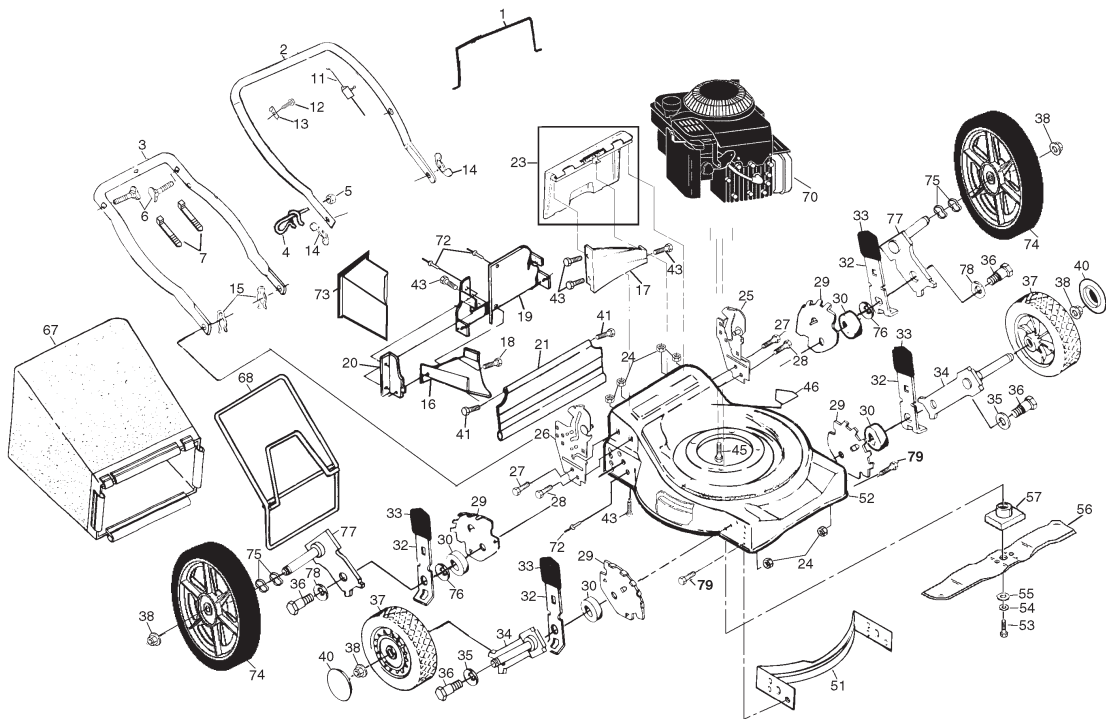

REPAIR PARTS

ROTARY LAWN MOWER - - MODEL NO. 6CA

2

REPAIR PARTS

ROTARY LAWN MOWER - - MODEL NO. 6CA

KEY PART NO. NO.

DESCRIPTION

1	86902	Control Bar
2	165452X479	Upper Handle
3	157081X479	Lower Handle
4	132001	Rope Guide
5	63601	Locknut 1/4-20
6	131959	Handle Bolt
7	66426	Wire Tie
11	162778	Engine Zone Control Cable
12	750097	Hex Washer Head Screw #10-24 x 1/2
13	86899X004	Up-Stop Bracket
14	136376	Wing Nut
15	51793	Hairpin Cotter
16	133188X479	Discharge Baffle
17	169207X479	Rear Baffle
18	150050	Hex Head Screw #10-24 x 1/2
19	156445X479	Back Plate
20	700363X479	Side Baffle
21	140657	Rear Skirt
23	147613	Rear Door Assembly Kit (Incl. Ref. # 58)
24	751592	Locknut 3/8-16
25	161757X479	Handle Bracket Assembly (Left)
26	161756X479	Handle Bracket Assembly (Right)
27	150078	Screw 5/16-18 x 3/4
28	74760612	Hex Hd Bolt 3/8-16x3/4
29	700325X007	Wheel Adjusting Bracket
30	146630	Spacer
32	700331X004	Selector Spring
33	87877	Selector Knob
34	145935X004	Axle Arm Assembly
35	62335	Belleville Washer

KEY PART NO. NO.

DESCRIPTION

36	142748	Shoulder Bolt 3/8-16
37	86984	Wheel Assembly
38	83923	Flanged Locknut
40	77400	Hubcap
41	88652	Hinge Screw
43	54583	Hex Tapping Screw 1/4-20 x 1/2
45	150406	Hex Head Thread Rolling Screw 3/8-16 x 1
46	107339X	Danger Decal
51	170540	Front Baffle Kit
52	170626	Housing Assembly (Incl. Ref. #46)
53	851084	Hex Head Screw 3/8-24 x 1-3/8 Grd. 8
54	850263	Helical Lockwasher
55	851074	Hardened Washer
56	145106	20" Blade
57	850977	Blade Adapter
67	149597	Grass Bag
68	149555	Catcher Frame
70	-----	* Engine - Briggs & Stratton, Model No. 12H802
		Order parts from engine manufacturer
72	128415	Pop Rivet
73	166650	Mulcher Plug
74	701401	Wheel Assembly
75	57143	Wave Washer
76	88348	Washer
77	750913X004	Axle Arm Assembly
78	61651	Spring Washer
79	17600406	Screw
--	162300	Warning Decal (Not Shown)
--	172782	Operator's Manual (English)
--	171901	Replacement Parts Manual