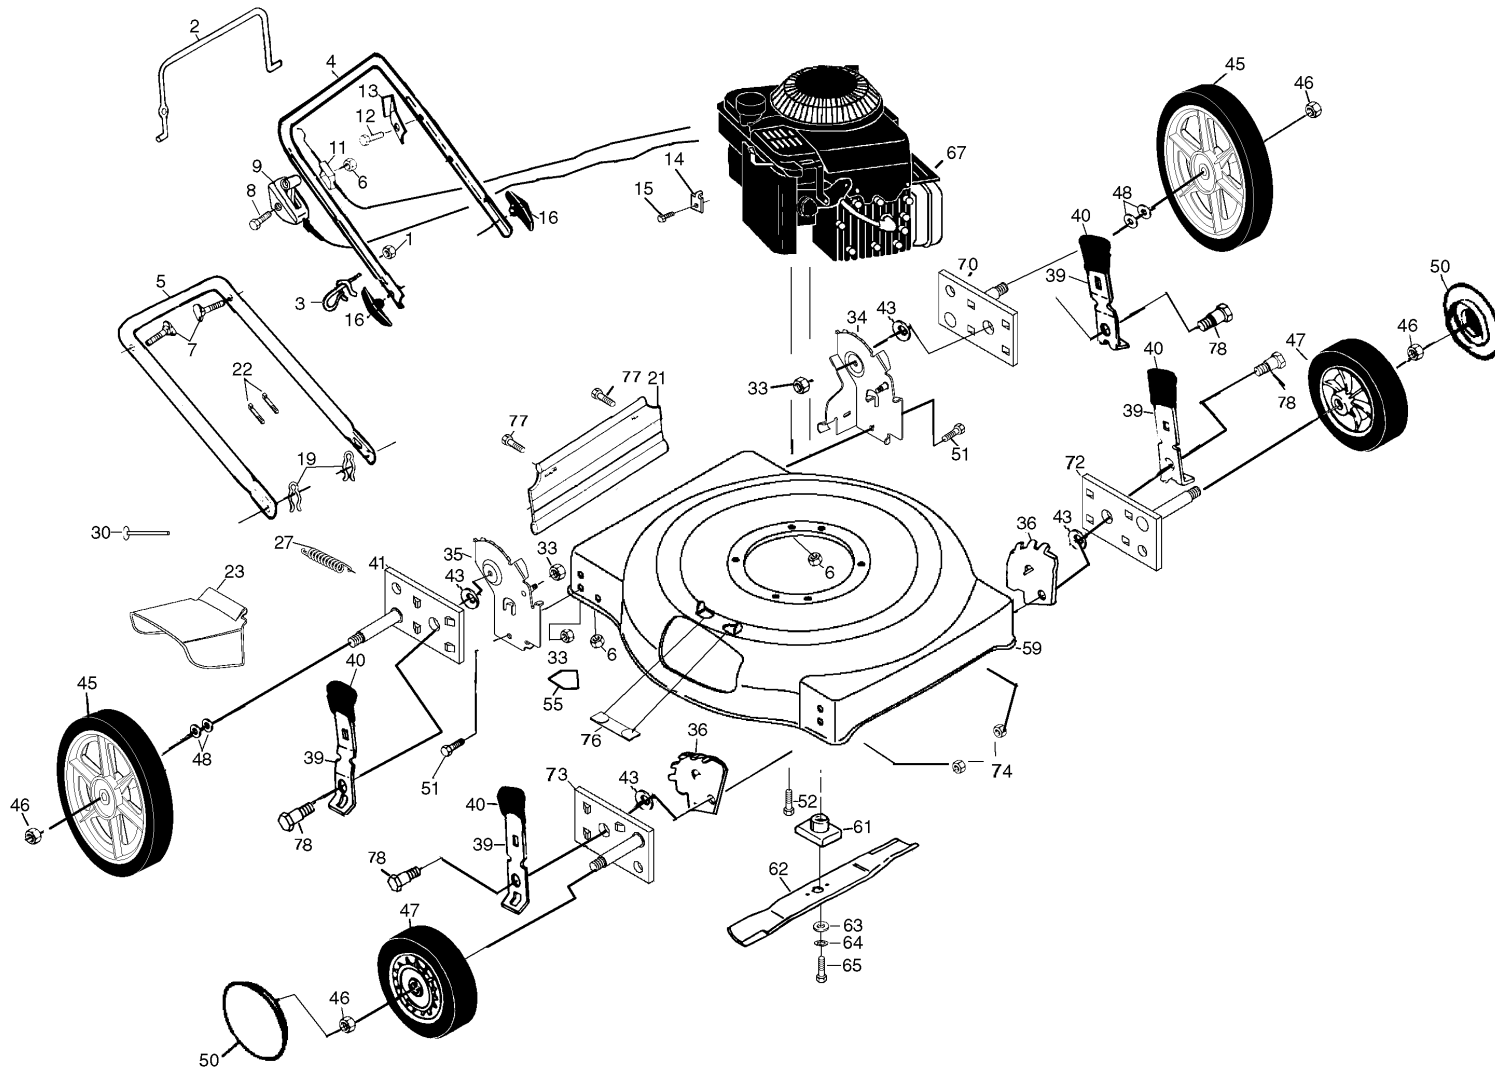

REPAIR PARTS

ROTARY LAWN MOWER - - MODEL NO. WE5N22SH4E

REPAIR PARTS

ROTARY LAWN MOWER - - MODEL NO. WE5N22SH4E

| KEY PART NO. | NO. | DESCRIPTION | KEY PART NO. | NO. | DESCRIPTION |
|--------------|---------------|--------------------------------------|--|---------------|---|
| 1 | 63601 | Locknut 1/4-20 | 43 | 19112222 | Washer |
| 2 | 86902 | Control Bar | 45 | 701401 | Wheel Assembly (Rear) |
| 3 | 132001 | Rope Guide | 46 | 83923 | Locknut 1/16-18 |
| 4 | 169709X479 | Upper Handle | 47 | 146247 | Wheel Assembly (Front) |
| 5 | 169708X479 | Lower Handle | 48 | 57143 | Washer |
| 6 | 63601 | Locknut 1/4-20 | 50 | 77400 | Hubcap |
| 7 | 131959 | Handle Bolt 5/16-18 | 51 | 74760514 | Hex Head Bolt 5/16-18 |
| 8 | 144929 | Hex Washer Head Screw 1/4-20 x 2-1/8 | 52 | 150406 | Hex Head Thread Rolling Screw 3/8-16 x 1 |
| 9 | 700644 | Throttle Control | 55 | 107339X | Danger Decal |
| 11 | 851671 | Engine Zone Control Cable | 59 | 163326 | Lawn Mower Housing (Incl. Key Nos. 55) |
| 12 | 750097 | Hex Washer Head Screw #10-24 x 1/2 | 61 | 851514 | Blade Adapter |
| 13 | 850733X004 | Up-Stop Bracket | 62 | 141114 | 22" Blade |
| 14 | 213146 | Cable Clamp | 63 | 851074 | Hardened Washer |
| 15 | 83816 | Screw #10 x 5/8 | 64 | 850263 | Helical Lockwasher 3/8 |
| 16 | 136376 | Handle Knob | 65 | 851084 | Screw Hex Head 3/8-24 x 1-3/8 (Grd. 8) |
| 19 | 51793 | Hairpin Cotter | 67 | ----- | Engine - Briggs & Stratton Model No. 12H802 Order parts from engine manufacturer |
| 21 | 165858 | Rear Deflector | 70 | 167130X004 | Axle Arm Assem. (LR) |
| 22 | 66426 | Wire Tie | 72 | 167132X004 | Axle Arm Assm. ((LF) |
| 23 | 160831 | Discharge Guard | 73 | 167133X004 | Axle Arm Assm. (RF) |
| 27 | 160832 | Torsion Spring | 74 | 751153 | Nut |
| 30 | 160833 | Hinge Rod | 76 | 161622 | Clip. Closeout |
| 33 | 63124 | Locknut 5/16-18 | 77 | 74760412 | Screw |
| 34 | 170373X479 | Wheel Bracket Support (Left) | 78 | 160828 | Shoulder Bolt |
| 35 | 170374X479 | Wheel Bracket Support (Right) | -- | 172782 | Operator's Manual (English) |
| 36 | 160835X007 | Wheel Bracket Adjuster | -- | 162300 | Warning Decal (Not Shown) |
| 39 | 168360X004 | Selector Spring | -- | 176884 | Replacement Parts Manual |
| 40 | 87877 | Selector Knob | Available accessories not included with mower: | | |
| 41 | 167131X004 | Axle Arm Assembly (RR) | -- | GCK3300 | Grass Catcher |
| | | | -- | MK3300 | Mulcher Kit |