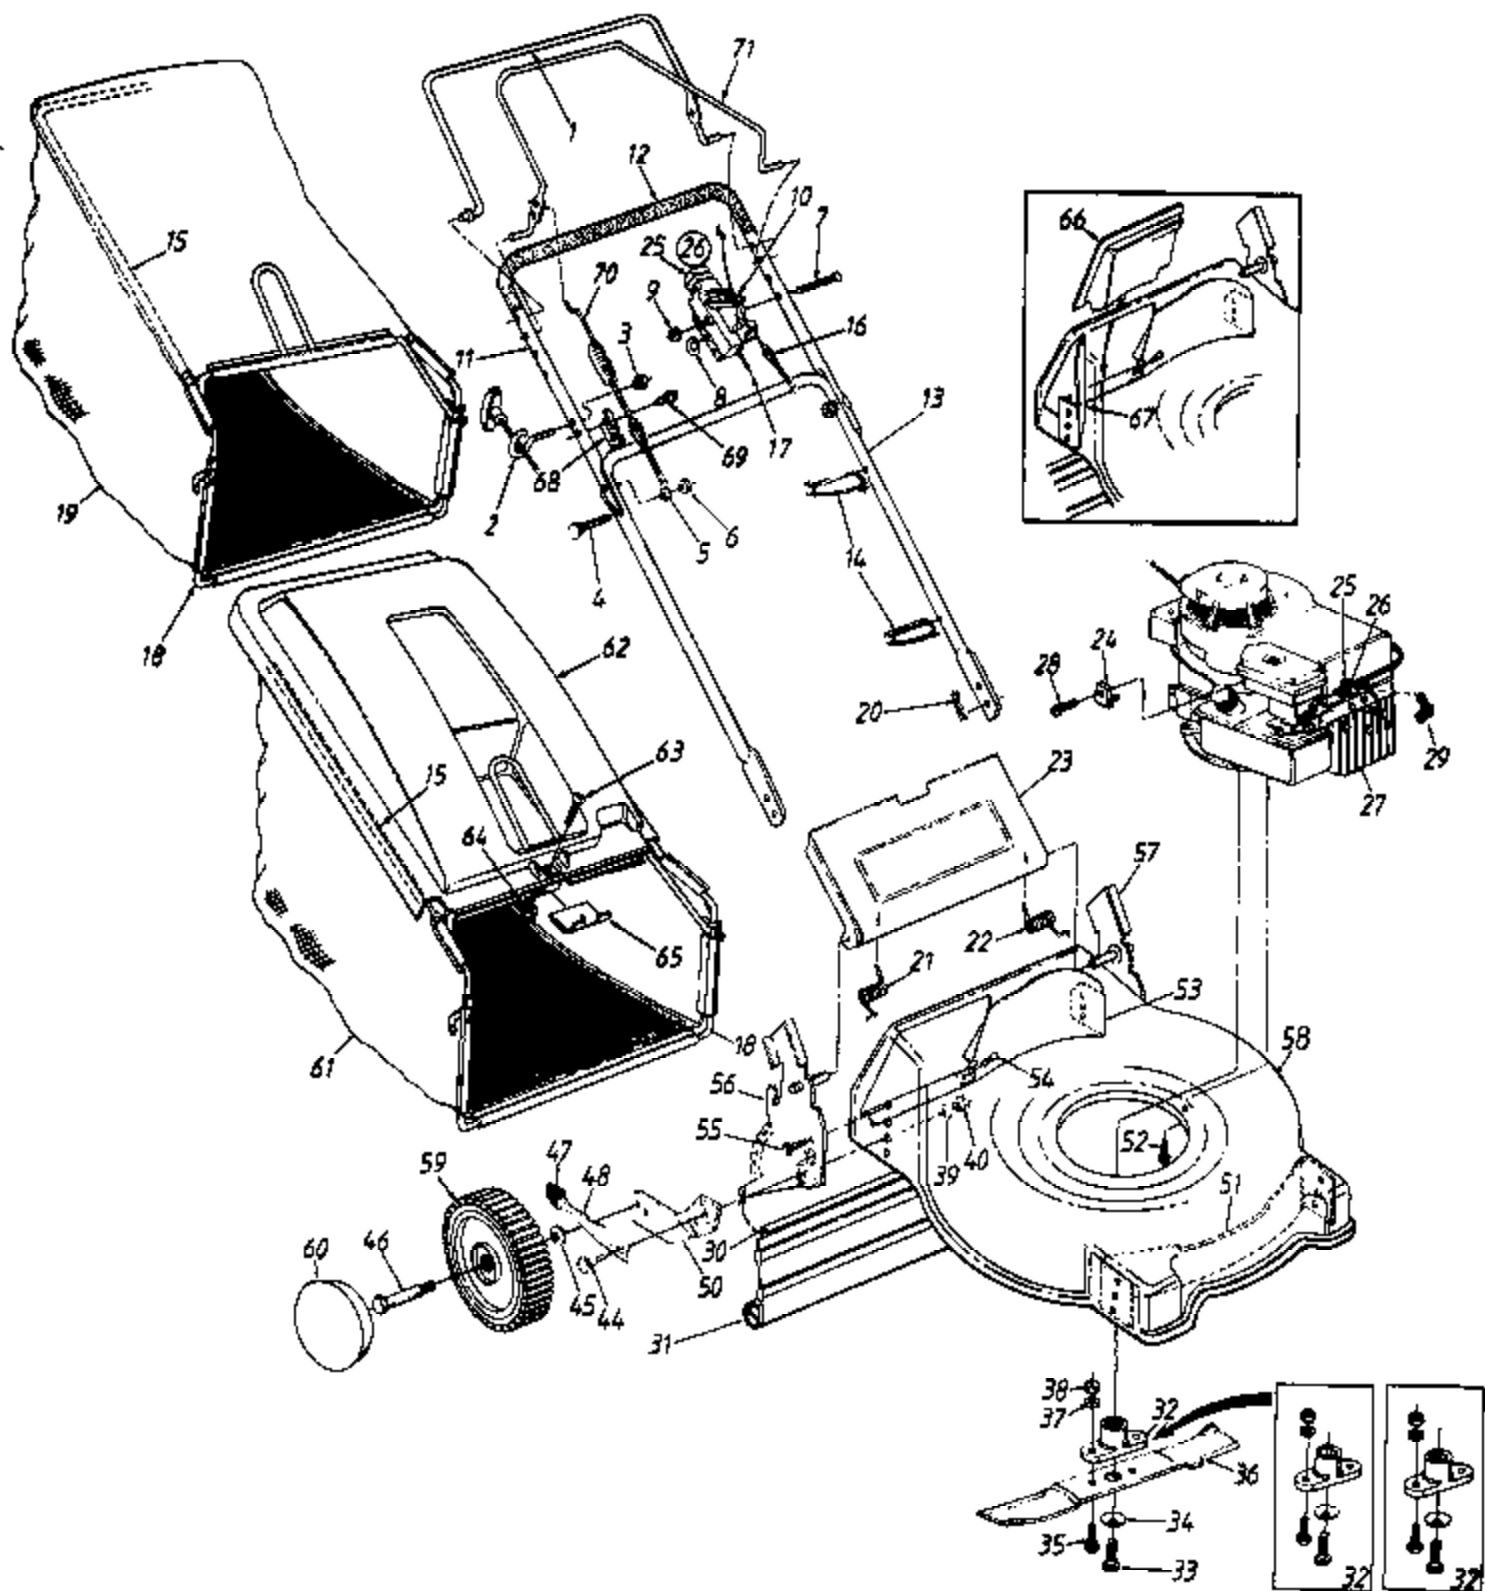

Ref #	Part Number	Qty	Description
1	746-0906		Cable 44.75" Lg. New Part
2	710-0599		Hex Wash. Hd. TT-Tap Scr. 1/4-20 x .5" Lg.
3	710-0653		Hex Wash. Hd. Tap Scr. 1/4-20 x .38" Lg.
4	782-7550		Belt Cover New Part
5	715-0246		Spring Pin 3/16" Dia. x 1.25" Lg.
6	756-0963		3/8" "V"-Pulley 2.75" O.D. New Part
7	754-0271		"V"-Belt
8	756-0964		3/8" "V"-Pulley 2.44" O.D. New Part
9	715-0159		Spring Pin 3/16" Dia. x .875" Lg. New Part
10	738-0872		Front Axle New Part
11	731-1361		Axle Shroud New Part
12	682-0015		Front Bearing Ass'y. New Part
13	736-0447	122-456R105 (524570612005)	Wave Wash. 1.5" I.D. x 1.5"
14	782-0512	Front Bearing Assembly	Height Adj. Plate - R.H. New Part
	782-0511		Height Adj. Plate - L.H. New Part
15	732-0706		Spring Lever - R.H. New Part
	732-0707		Spring Lever - L.H. New Part
16	720-0190		Spring Lever Knob
17	682-0509		Height Adj. Pivot Plate Ass'y.
18	736-0474		DD Washer 1.5" O.D. New Part
19	716-0102		Snap Ring
20			UNKNOWN
21	748-0357		14-T Spur Gear New Part
22	716-0104		E-Ring
23	782-7551		Wheel Dust Cap New Part
24	634-0021		Front Wheel Ass'y. New Part
25	736-3013		FI-Wash..531" I.D. x 1" O.D.
26	714-0104		Hairpin Clip 5/16" Dia.
27	720-0249		Hub Cap
28	656-0010		Idler Ass'y. New Part
29	738-0873		Shld. Bolt .374" Dia. x 1.94"
30	782-7524		Idler Pivot Brkt. New Part
31	738-0826		Shld. Bolt .375" Dia. x .4"
32	736-0344		FI-Wash..39" I.D. x 1" O.D.
33	682-0014		Idler Brkt. Ass'y. New Part
34	712-0271		Hex Sems Nut 1/4-20 Thd.
35	738-0572		Shld. Bolt 3/8" Dia. x 1.16"
36	736-0270		Bell-Wash..265" I.D. x .75" O.D.
37	732-0709		Spring Extension 1.29" Lg. New Part
38	712-0138		Hex Nut 1/4-28 Thd.
39	750-0807		Spacer 385" I.D x 625" O.D
40	756-0558		FI-Idler 1.5" O.D.
41	741-0556		Needle Brg..375" I.D.
42	736-0331		Bell-Wash..39" I.D. x 1.13" O.D.
43			UNKNOWN
44	712-0798		Hex Nut 3/8-16 Thd.