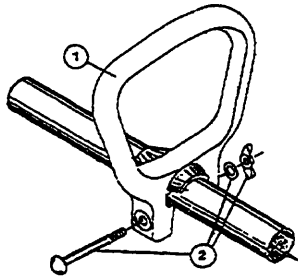

MOTOR PARTS-RYOBI 120r

Item	Part No.	Description
1	180300	Screw Set
2	145569	Anti-Rotation Screw
3	180558	Motor Housing Assembly
4	180150	Switch
5	180151	Trigger
6	180559	Lead Wire
7	180305	Terminal Block

Item	Part No.	Description
8	180152	Driver
9	180154	Motor
10	180155	Fan
11	180156	Power Cord

The above part numbers are for serial numbers 912908901 thru 002194300.

BOOM AND TRIMMER PARTS-RYOBI 120r

Item	Part No.	Description
1	145819	D-Handle
2	153523	D-Handle Hardware Assembly
3	180566	Upper Drive Shaft Housing Assembly
4	153671	Split-Boom Coupling Set
5	611716	Adjustment Knob
6	683074	Coupling Bolt Assembly
7	180567	Lower Drive Shaft Housing Assembly
8	153597	Lower Clamp Assembly
9	682064	Flexible Drive Shaft
10	145570	Retaining Ring
11	145567	Washer
12	153312	Bushing Housing Assembly
13	180531	Guard Mounting Screw Assembly
14	147593	Guard and Blade Assembly
15	145569	Anti-Rotation Screw

Item	Part No.	Description
16	682061	Blade Assembly
17	153313	Spool Shaft
18	153619	Outer Spool and Eyelet Assembly
19	145566	Eyelet
20	610660	Retainer (10 pack)
21	610317	Spring
22	153600	Inner Reel
23	153066	Bump Head Knob Assembly
*	610375	Monofilament Cutting Line (50 ft.)
*	153577	Spool and Line (30 ft.) Assembly
*	147823	Complete Cutting Head Assembly (includes items 8, 10-23)
*		not shown