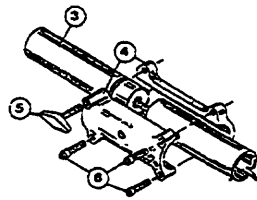

MOTOR PARTS-RYOBI 120r

Item	Part No.	Description
1	180300	Screw Set
2	145569	Anti-Rotation Screw
3	180558	Motor Housing Assembly
4	180150	Switch
5	180151	Trigger
6	180559	Lead Wire
7	180305	Terminal Block

Item	Part No.	Description
8	180152	Driver
9	180154	Motor
10	180155	Fan
11	180156	Power Cord

The above part numbers are for serial numbers 912908901 thru 002194300.

BOOM AND TRIMMER PARTS-RYOBI 120r

Item	Part No.	Description
1	145819	D-Handle
2	153523	D-Handle Hardware Assembly
3	180566	Upper Drive Shaft Housing Assembly
4	153671	Split-Boom Coupling Set
5	611716	Adjustment Knob
6	683074	Coupling Bolt Assembly
7	180567	Lower Drive Shaft Housing Assembly
8	153597	Lower Clamp Assembly
9	682064	Flexible Drive Shaft
10	145570	Retaining Ring
11	145567	Washer
12	153312	Bushing Housing Assembly
13	180531	Guard Mounting Screw Assembly
14	147593	Guard and Blade Assembly
15	145569	Anti-Rotation Screw

Item	Part No.	Description
16	682061	Blade Assembly
17	153313	Spool Shaft
18	153619	Outer Spool and Eyelet Assembly
19	145566	Eyelet
20	610660	Retainer (10 pack)
21	610317	Spring
22	153600	Inner Reel
23	153066	Bump Head Knob Assembly
*	610375	Monofilament Cutting Line (50 ft.)
*	153577	Spool and Line (30 ft.) Assembly
*	147823	Complete Cutting Head Assembly (includes items 8, 10-23)
*		not shown