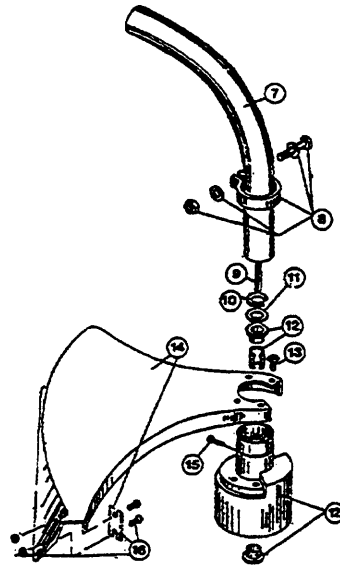

MOTOR PARTS-RYOBI 120r

Item	Part No.	Description
1	180300	Screw Set
2	145569	Anti-Rotation Screw
3	180558	Motor Housing Assembly
4	180150	Switch
5	180151	Trigger
6	180559	Lead Wire
7	180305	Terminal Block

Item	Part No.	Description
8	180152	Driver
9	180154	Motor
10	180155	Fan
11	180156	Power Cord

The above part numbers are for serial numbers 912908901 thru 002194300.

BOOM AND TRIMMER PARTS-RYOBI 120r

Item	Part No.	Description
1	145819	D-Handle
2	153523	D-Handle Hardware Assembly
3	180566	Upper Drive Shaft Housing Assembly
4	153671	Split-Boom Coupling Set
5	611716	Adjustment Knob
6	683074	Coupling Bolt Assembly
7	180567	Lower Drive Shaft Housing Assembly
8	153597	Lower Clamp Assembly
9	682064	Flexible Drive Shaft
10	145570	Retaining Ring
11	145567	Washer
12	153312	Bushing Housing Assembly
13	180531	Guard Mounting Screw Assembly
14	147593	Guard and Blade Assembly
15	145569	Anti-Rotation Screw

Item	Part No.	Description
16	682061	Blade Assembly
17	153313	Spool Shaft
18	153619	Outer Spool and Eyelet Assembly
19	145566	Eyelet
20	610660	Retainer (10 pack)
21	610317	Spring
22	153600	Inner Reel
23	153066	Bump Head Knob Assembly
*	610375	Monofilament Cutting Line (50 ft.)
*	153577	Spool and Line (30 ft.) Assembly
*	147823	Complete Cutting Head Assembly (includes items 8, 10-23)
*		not shown