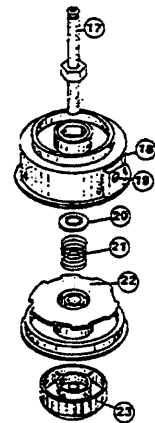

MOTOR PARTS-RYOBI 120r

Item	Part No.	Description
1	180300	Screw Set
2	145569	Anti-Rotation Screw
3	180558	Motor Housing Assembly
4	180150	Switch
5	180151	Trigger
6	180559	Lead Wire
7	180305	Terminal Block

Item	Part No.	Description
8	180152	Driver
9	180154	Motor
10	180155	Fan
11	180156	Power Cord

The above part numbers are for serial numbers 912908901 thru 002194300.

BOOM AND TRIMMER PARTS-RYOBI 120r

Item	Part No.	Description
1	145819	D-Handle
2	153523	D-Handle Hardware Assembly
3	180566	Upper Drive Shaft Housing Assembly
4	153671	Split-Boom Coupling Set
5	611716	Adjustment Knob
6	683074	Coupling Bolt Assembly
7	180567	Lower Drive Shaft Housing Assembly
8	153597	Lower Clamp Assembly
9	682064	Flexible Drive Shaft
10	145570	Retaining Ring
11	145567	Washer
12	153312	Bushing Housing Assembly
13	180531	Guard Mounting Screw Assembly
14	147593	Guard and Blade Assembly
15	145569	Anti-Rotation Screw

Item	Part No.	Description
16	682061	Blade Assembly
17	153313	Spool Shaft
18	153619	Outer Spool and Eyelet Assembly
19	145566	Eyelet
20	610660	Retainer (10 pack)
21	610317	Spring
22	153600	Inner Reel
23	153066	Bump Head Knob Assembly
*	610375	Monofilament Cutting Line (50 ft.)
*	153577	Spool and Line (30 ft.) Assembly
*	147823	Complete Cutting Head Assembly (includes items 8, 10-23)
*		not shown