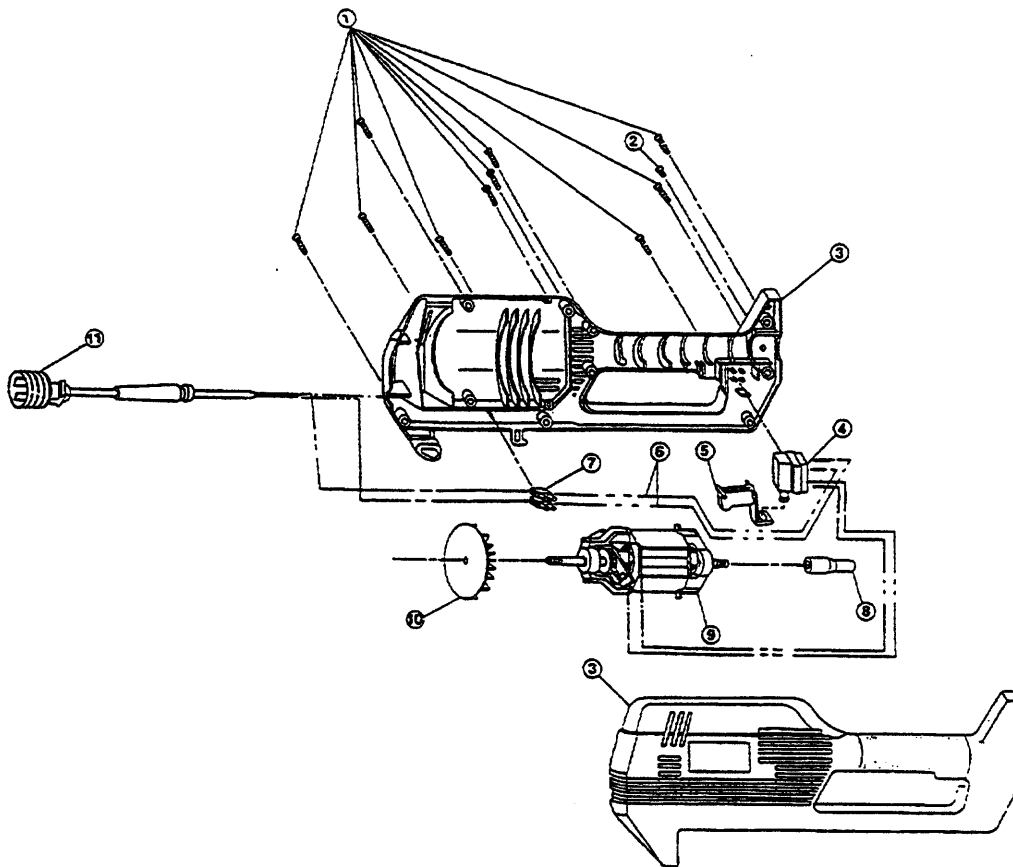

MOTOR PARTS-RYOBI 120r

Item	Part No.	Description
1	180300	Screw Set
2	145569	Anti-Rotation Screw
3	180558	Motor Housing Assembly
4	180150	Switch
5	180151	Trigger
6	180559	Lead Wire
7	180305	Terminal Block

Item	Part No.	Description
8	180152	Driver
9	180154	Motor
10	180155	Fan
11	180156	Power Cord

The above part numbers are for serial numbers 912908901 thru 002194300.

BOOM AND TRIMMER PARTS-RYOBI 120r

Item	Part No.	Description
1	145819	D-Handle
2	153523	D-Handle Hardware Assembly
3	180566	Upper Drive Shaft Housing Assembly
4	153671	Split-Boom Coupling Set
5	611716	Adjustment Knob
6	683074	Coupling Bolt Assembly
7	180567	Lower Drive Shaft Housing Assembly
8	153597	Lower Clamp Assembly
9	682064	Flexible Drive Shaft
10	145570	Retaining Ring
11	145567	Washer
12	153312	Bushing Housing Assembly
13	180531	Guard Mounting Screw Assembly
14	147593	Guard and Blade Assembly
15	145569	Anti-Rotation Screw

Item	Part No.	Description
16	682061	Blade Assembly
17	153313	Spool Shaft
18	153619	Outer Spool and Eyelet Assembly
19	145566	Eyelet
20	610660	Retainer (10 pack)
21	610317	Spring
22	153600	Inner Reel
23	153066	Bump Head Knob Assembly
*	610375	Monofilament Cutting Line (50 ft.)
*	153577	Spool and Line (30 ft.) Assembly
*	147823	Complete Cutting Head Assembly (includes items 8, 10-23)
*		not shown