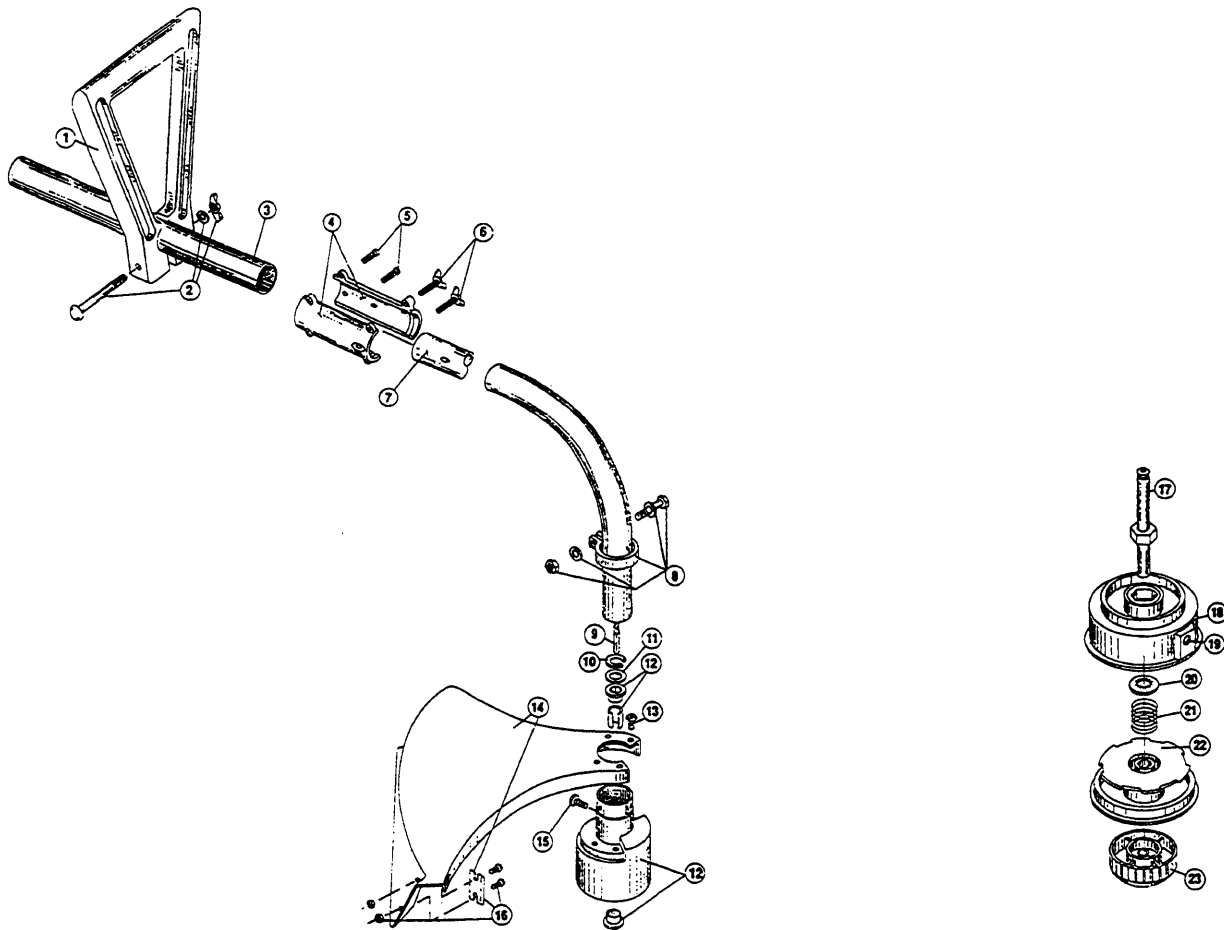

# MOTOR PARTS - RYOBI 130r

Item	Part No.	Description
1	180300	Motor Cover Screw Set
2	145569	Anti-Rotation Screw
3	180301	Motor Housing Assembly
4	180302	Two-Speed Switch Assembly
5	180150	Switch Assembly
6	180151	Trigger
7	180305	Terminal Block
8	612468	Spring

Item	Part No.	Description
9	180152	Driver
10	180154	Motor
11	180155	Cooling Fan
12	180156	Power Cord

The above part numbers are for serial numbers 203008601 and greater.

# BOOM & TRIMMER PARTS - RYOBI 130r

Item	Part No.	Description
1	145568	D-Handle
2	153317	D-Handle Hardware Assembly
3	180309	Upper Drive Shaft Housing Assembly
4	683605	Split-Boom Coupling Set
5	683606	Coupling Bolt Assembly
6	683607	Adjustment Knob Set
7	683604	Lower Drive Shaft Housing Assembly
8	153597	Lower Clamp Assembly
9	683608	Lower Flexible Drive Shaft
10	145570	Retaining Ring
11	145567	Washer
12	153312	Bushing Housing Assembly
13	153318	Guard Mounting Screw Assembly
14	683274	Guard and Blade Assembly
15	145569	Anti-Rotation Screw
16	682601	Blade Assembly
17	153313	Spool Shaft
18	153619	Outer Spool and Eyelet Assembly

Item	Part No.	Description
19	145566	Eyelet
20	610660	Retainer (10 pack)
21	610317	Spring
22	153600	Inner Reel
23	153066	Bump Head Knob Assembly