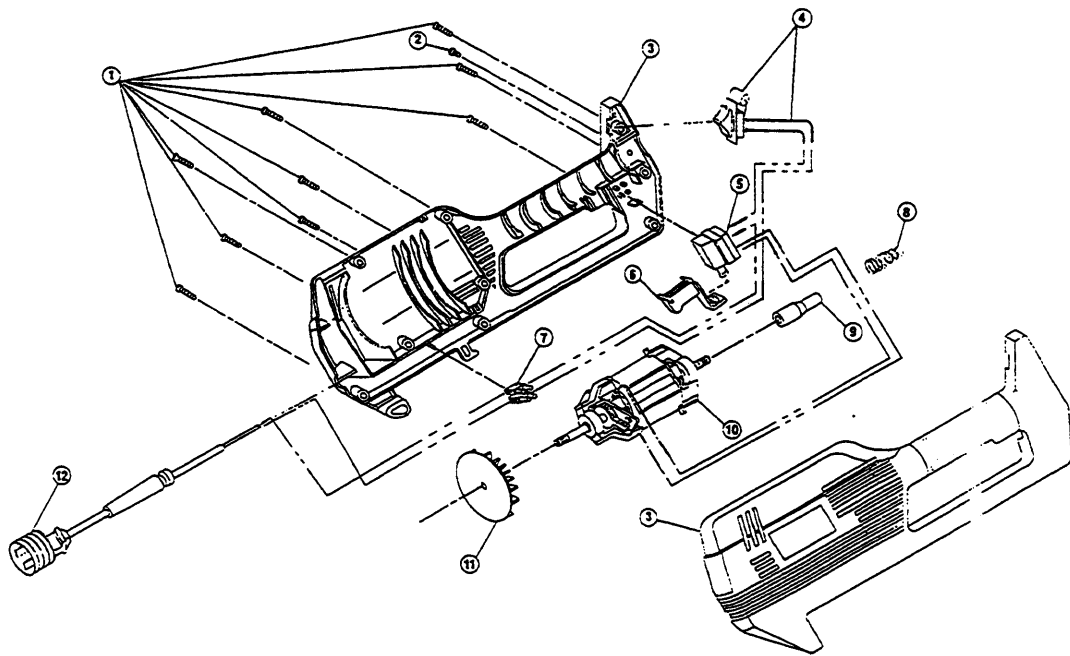

# MOTOR PARTS - RYOBI 130r

Item	Part No.	Description
1	180300	Motor Cover Screw Set
2	145569	Anti-Rotation Screw
3	180301	Motor Housing Assembly
4	180302	Two-Speed Switch Assembly
5	180150	Switch Assembly
6	180151	Trigger
7	180305	Terminal Block
8	612468	Spring

Item	Part No.	Description
9	180152	Driver
10	180154	Motor
11	180155	Cooling Fan
12	180156	Power Cord

The above part numbers are for serial numbers 203008601 and greater.

# BOOM & TRIMMER PARTS - RYOBI 130r

Item	Part No.	Description
1	145568	D-Handle
2	153317	D-Handle Hardware Assembly
3	180309	Upper Drive Shaft Housing Assembly
4	683605	Split-Boom Coupling Set
5	683606	Coupling Bolt Assembly
6	683607	Adjustment Knob Set
7	683604	Lower Drive Shaft Housing Assembly
8	153597	Lower Clamp Assembly
9	683608	Lower Flexible Drive Shaft
10	145570	Retaining Ring
11	145567	Washer
12	153312	Bushing Housing Assembly
13	153318	Guard Mounting Screw Assembly
14	683274	Guard and Blade Assembly
15	145569	Anti-Rotation Screw
16	682601	Blade Assembly
17	153313	Spool Shaft
18	153619	Outer Spool and Eyelet Assembly

Item	Part No.	Description
19	145566	Eyelet
20	610660	Retainer (10 pack)
21	610317	Spring
22	153600	Inner Reel
23	153066	Bump Head Knob Assembly