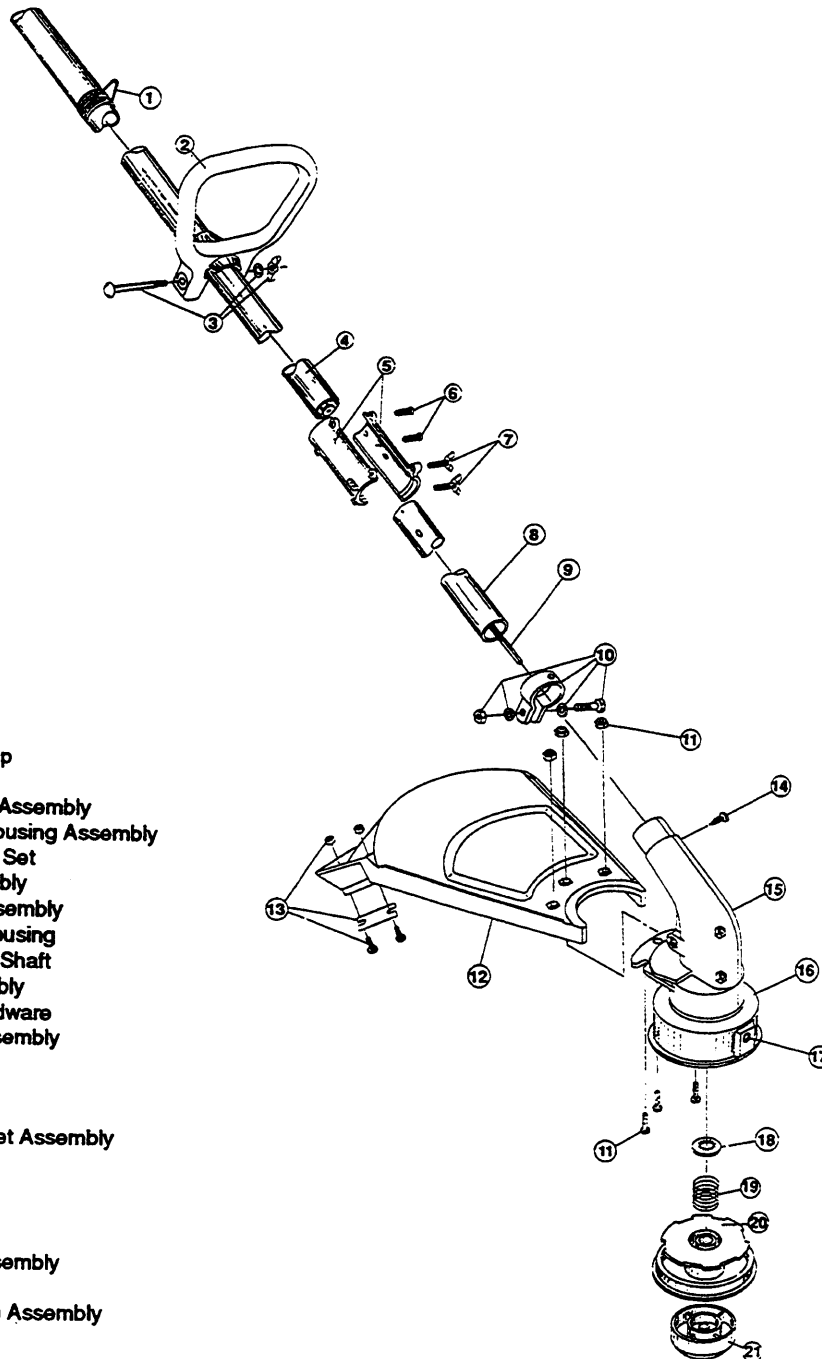

# MOTOR PARTS-RYOBI 135r

Item	Part No.	Description
1	180300	Screw Set
2	145569	Anti-Rotation Screw
3	180301	Motor Housing Assembly
4	180302	Two-Speed Switch Assembly
5	180559	Lead Wire
6	180150	Switch
7	180151	Trigger
8	180305	Terminal Block

Item	Part No.	Description
9	612468	Spring
10	180152	Driver
11	180154	Motor
12	180155	Cooling Fan
13	180156	Power Cord

The above part numbers are for serial numbers 212008361 and greater.

# BOOM & TRIMMER PARTS - RYOBI 135r

Item	Part No.	Description
1	610327	Shoulder Strap Clamp
2	145819	D-Handle
3	153523	D-Handle Hardware Assembly
4	180688	Upper Drive Shaft Housing Assembly
5	683605	Split Boom Coupling Set
6	683606	Coupling Bolt Assembly
7	683607	Adjustment Knob Assembly
8	180689	Lower Drive Shaft Housing
9	683608	Lower Flexible Drive Shaft
10	153597	Lower Clamp Assembly
11	180547	Guard Mounting Hardware
12	180548	Guard and Blade Assembly
13	180553	Blade Assembly
14	145569	Anti-Rotation Screw
15	180549	Gearbox Assembly
16	153619	Outer Spool and Eyelet Assembly
17	145566	Eyelet
18	610660	Retainer (10 pack)
19	610317	Spring
20	153600	Inner Reel
21	153066	Bump Head Knob Assembly
*	610375	Monofilament Line (50 ft.)
*	153577	Spool and Line (30 ft.) Assembly

\* not shown

The above part numbers are for serial numbers 212008361 and greater.