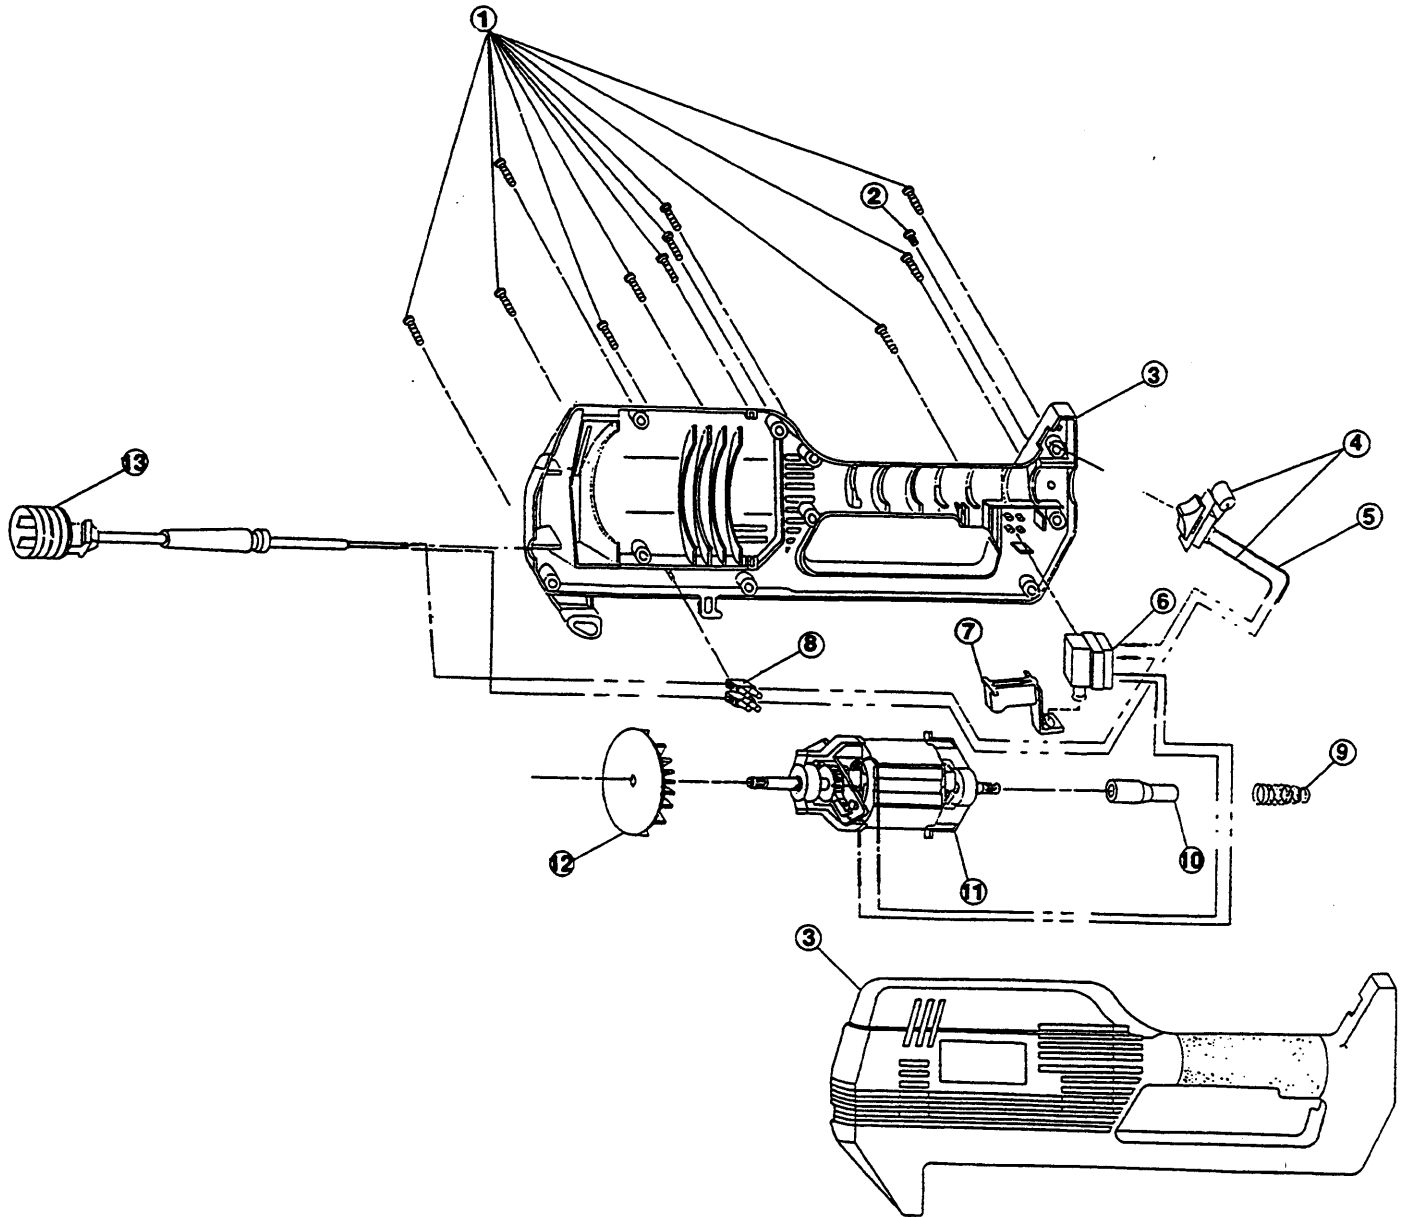

# MOTOR PARTS-RYOBI 135r

Item	Part No.	Description
1	180300	Screw Set
2	145569	Anti-Rotation Screw
3	180301	Motor Housing Assembly
4	180302	Two-Speed Switch Assembly
5	180559	Lead Wire
6	180150	Switch
7	180151	Trigger
8	180305	Terminal Block

Item	Part No.	Description
9	612468	Spring
10	180152	Driver
11	180154	Motor
12	180155	Cooling Fan
13	180156	Power Cord

The above part numbers are for serial numbers 212008361 and greater.

# BOOM & TRIMMER PARTS - RYOBI 135r

Item	Part No.	Description
1	610327	Shoulder Strap Clamp
2	145819	D-Handle
3	153523	D-Handle Hardware Assembly
4	180688	Upper Drive Shaft Housing Assembly
5	683605	Split Boom Coupling Set
6	683606	Coupling Bolt Assembly
7	683607	Adjustment Knob Assembly
8	180689	Lower Drive Shaft Housing
9	683608	Lower Flexible Drive Shaft
10	153597	Lower Clamp Assembly
11	180547	Guard Mounting Hardware
12	180548	Guard and Blade Assembly
13	180553	Blade Assembly
14	145569	Anti-Rotation Screw
15	180549	Gearbox Assembly
16	153619	Outer Spool and Eyelet Assembly
17	145566	Eyelet
18	610660	Retainer (10 pack)
19	610317	Spring
20	153600	Inner Reel
21	153066	Bump Head Knob Assembly
*	610375	Monofilament Line (50 ft.)
*	153577	Spool and Line (30 ft.) Assembly

\* not shown

The above part numbers are for serial numbers 212008361 and greater.