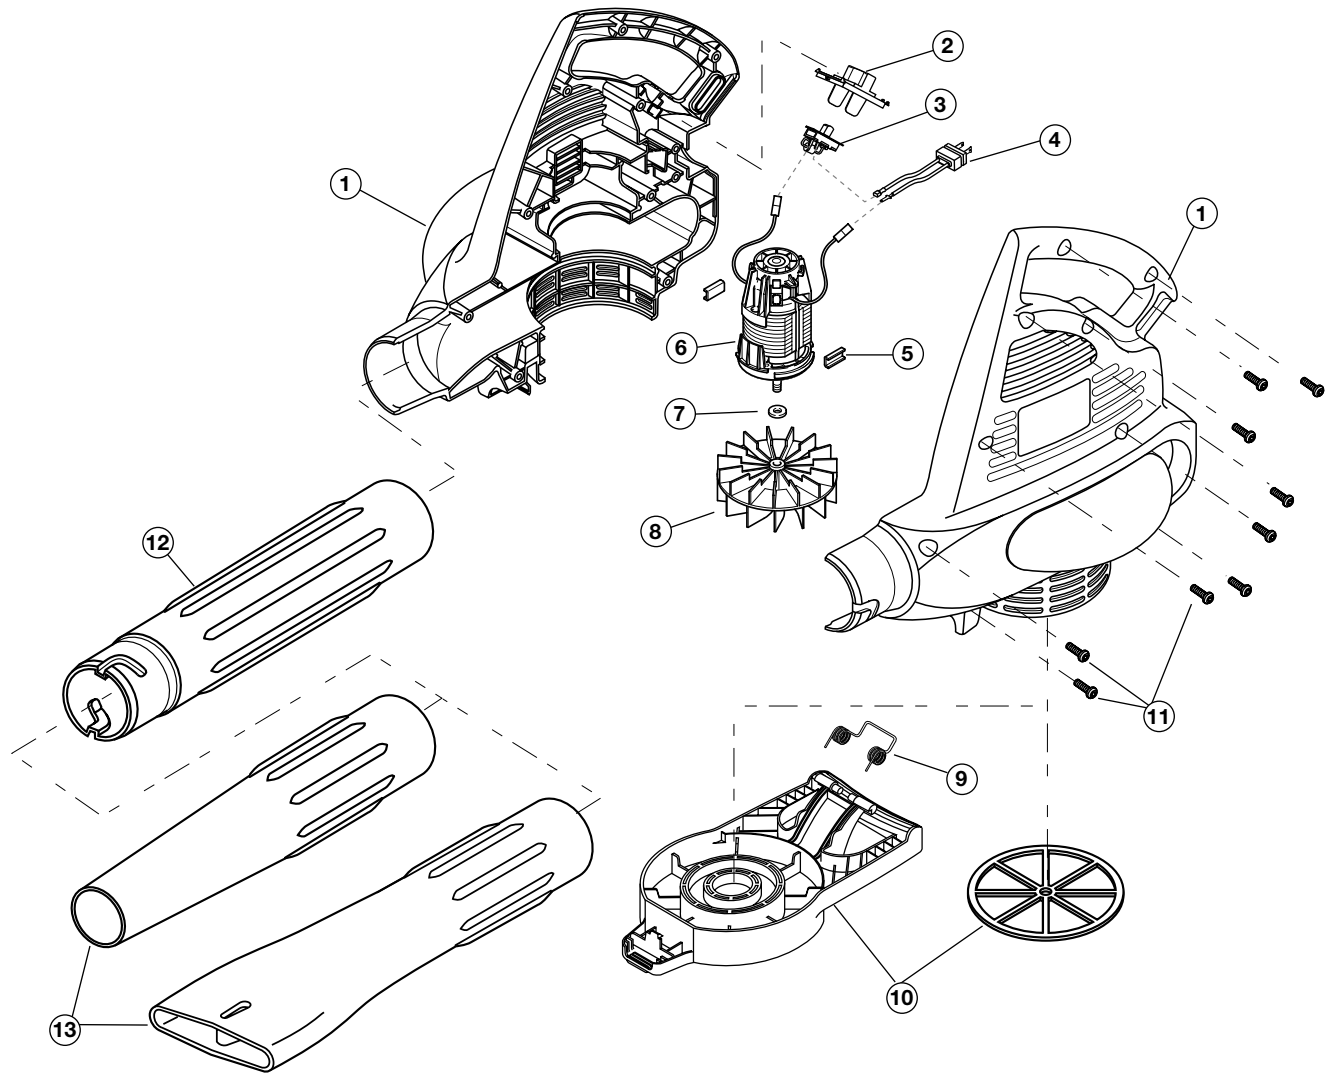

41AA160C034
 41AB180C034
 41AB190C034

MOTOR AND HOUSING PARTS – MODELS 160r / 170r / 180r & 190r
120 Volt BLOWER, BLOWER / VACUUM
 (Serial Number 204042651 and greater)

Item	Part No.	Description
1	180499	Housing Set (Model 160r Only)
1	180508	Housing Set (Model 170r, 180r & 190r)
2	180500	Switch Cover (Model 160r Only)
2	180509	Switch Cover (Model 170r, 180r & 190r)
3	180501	Switch (Model 160r Only)
3	180510	Switch (Model 170r, 180r & 190r)
4	180502	Power Cord
5	180503	Motor Pad
6	180504	Motor (Model 160r, 170r & 180r)
6	182720	Motor (Model 190r Only)
7	180505	Washer
8	180506	Impeller

Item	Part No.	Description
9	180511	Spring (Model 170r, 180r & 190r)
10	180507	Inlet Cover (Model 160r Only)
10	180512	Inlet Cover w/Handle (Model 170r, 180r & 190r)
11	180300	Screw (11 Pack)
12	180468	Blower Tube
13	180469	Nozzle (flared, Model 160r, 170r & 180r)
13	181947	Nozzle (concentrated, Model 190r Only)