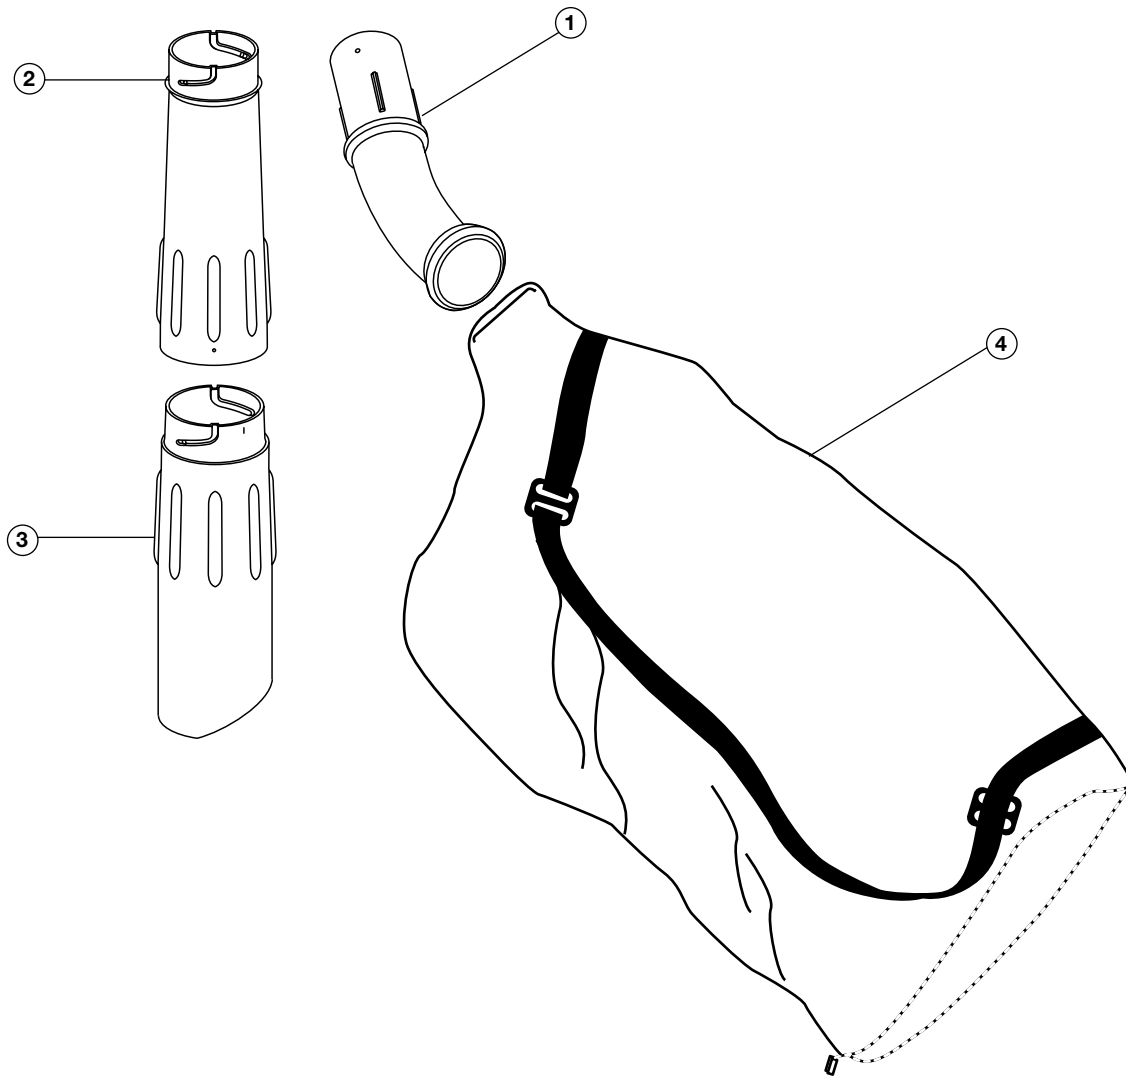

VACUUM BAG AND TUBE PARTS – MODEL 170VMr / 180r & 190r _____
120 Volt BLOWER / VACUUM
(Serial Number 204042651 and greater)

<u>Item</u>	<u>Part No.</u>	<u>Description</u>
1	180465	Elbow
2	180466	Upper Vacuum Tube
3	180467	Lower Vacuum Tube
4	180464	Bag (Includes Elbow)