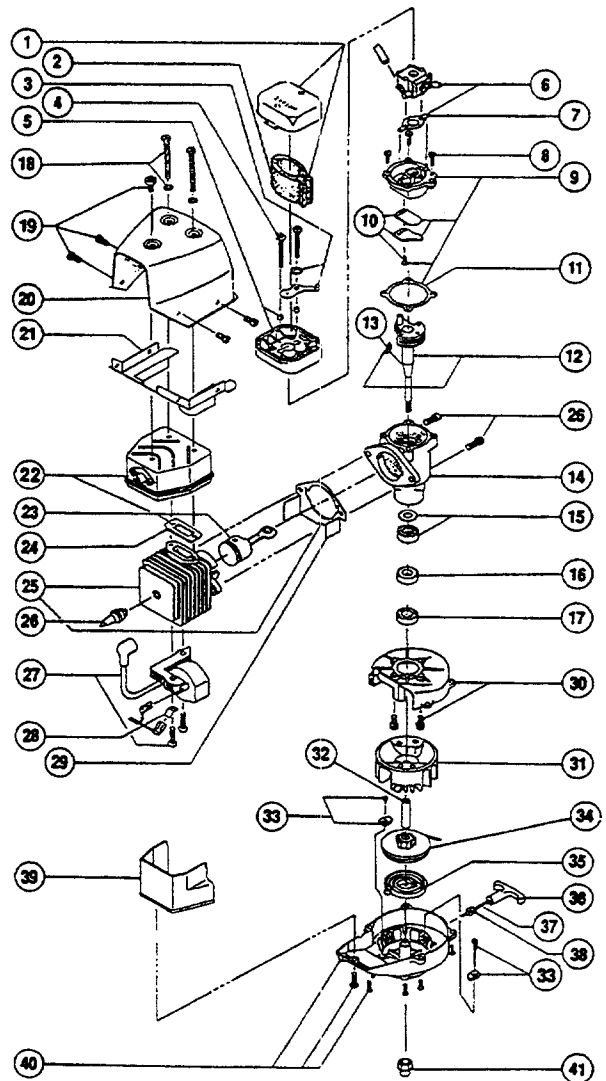

* not shown

The above part numbers are for serial numbers 206058151 and greater.

BLOWER PARTS - RYOBI 280r

Item	Part No.	Description
1	683400	Trigger Assembly
2	147351	Primer Bulb and Hose Assembly
3	147356	Return Line Assembly
4	180000	Fuel Cap Assembly
5	147350	Complete Fuel Tank Assembly (includes items 3, 4 and 6)
6	147036	Fuel Line Assembly
7	180484	R.H. Engine Cover
8	147038	Switch and Lead Assembly
9	147039	Throttle Wire and Housing Assembly
10	147049	Mounting Screw Assembly
11	180485	L.H. Engine Cover
12	180058	Mounting Screw Assembly
13	180478	Upper Blower Housing
14	180469	Blower Tube W/Nozzle
15	180480	Blower Tube
16	180481	Clamp Assembly
17	180453	Impeller
18	147046	Mounting Bolt Assembly
19	180482	Lower Blower Housing
20	147049	Mounting Screw Assembly (qty. 12)
*	180486	Engine Cover Decal Kit