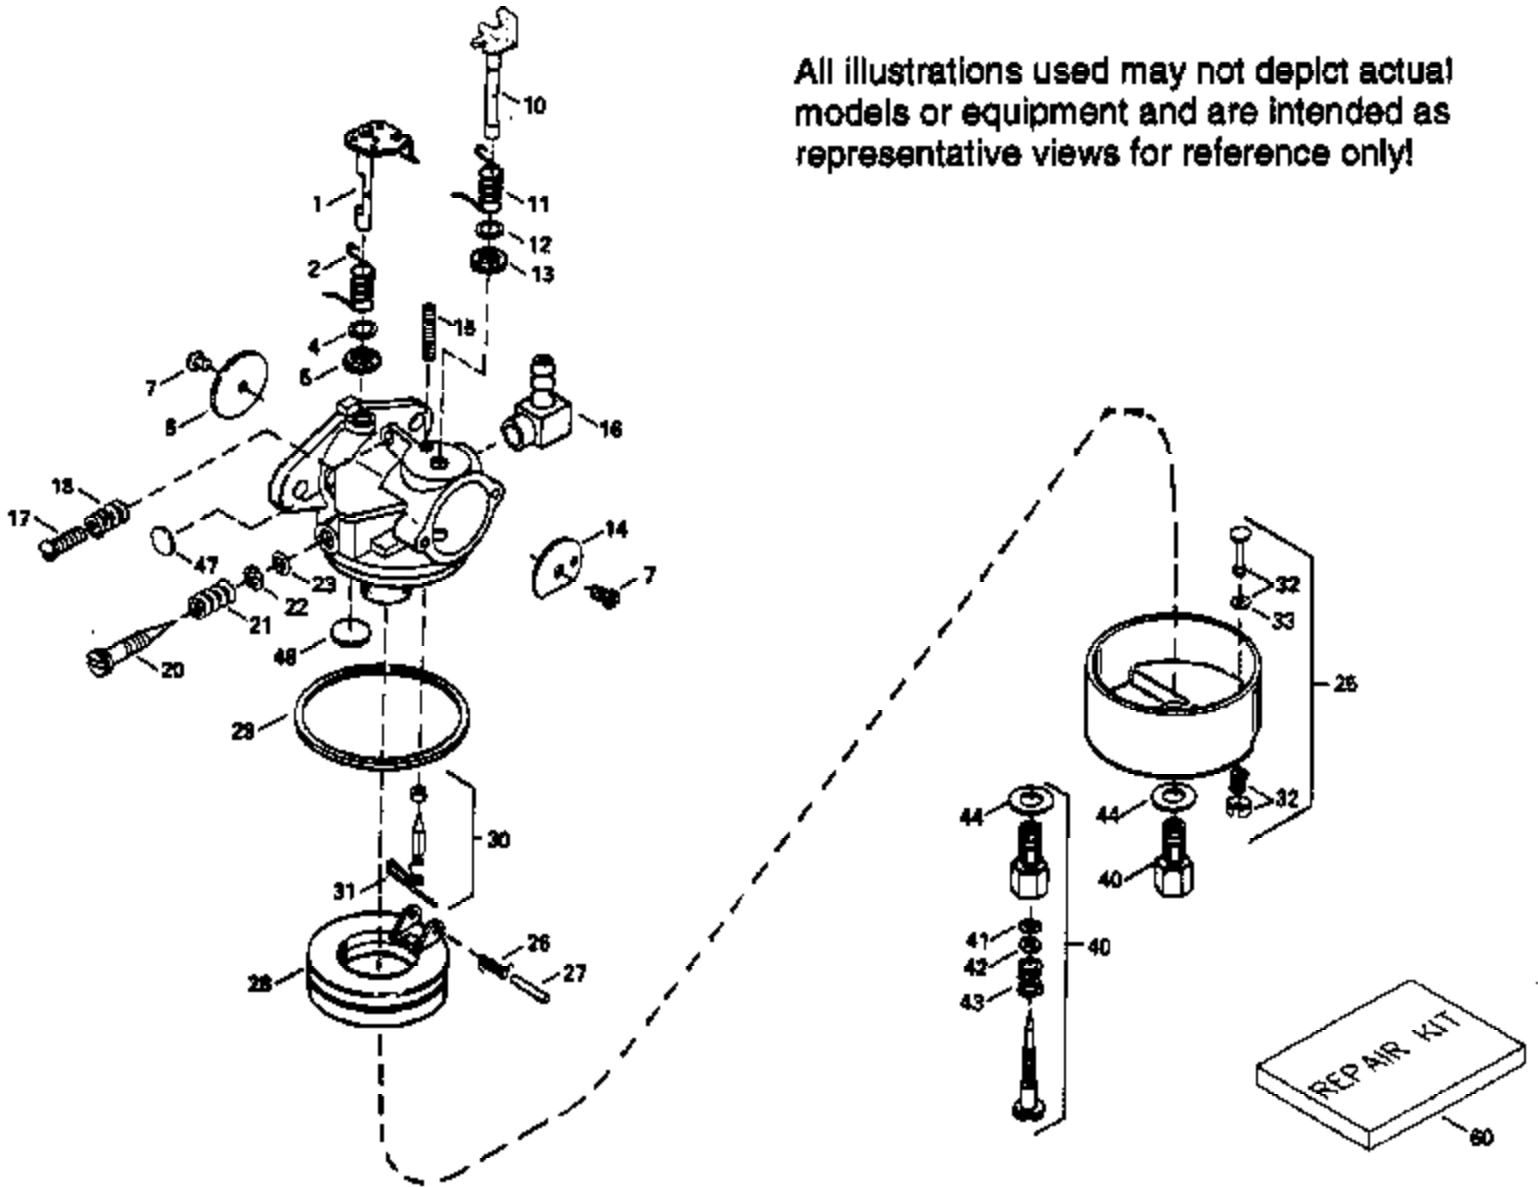

All illustrations used may not depict actual models or equipment and are intended as representative views for reference only!

Ref #	Part Number	Qty	Description
0	631920	1	Carburetor (Incl. 184 of Engine Parts List)
1	31834	1	Throttle Shaft & Lever Assembly
2	632016	1	Throttle Return Spring
6	631036	1	Throttle Shutter
7	650506	2	Shutter Screw
10	631913	1	Choke Shaft & Lever Assembly
14	631815	1	Choke Shutter
15	630735	1	Choke Positioning Spring
16	631803	1	Fuel Fitting
17	650417	1	Throttle Crack Screw/Idle Speed Screw
18	630766	1	Tension Spring
20	631078	1	Idle Mixture Screw
21	630766	1	Tension Spring
22	630739	1	Idle Mixture Screw Washer
23	630740	1	* Idle Mixture Screw "O" Ring
25	631867	1	Float Bowl
27	631024	1	* Float Shaft
28	632019	1	Float
29	631028	1	* Float Bowl "O" Ring
30	631021	1	* Inlet Needle, Seat & Clip (Incl. 31)
31	631022	1	* Spring Clip
40	31839	1	* Main Adj. Screw Ass'y. (Incl. 41 thru 44)
41	630740	1	* High Speed Mixture Screw "O" Ring
42	630739	1	High Speed Mixture Screw Washer
43	630738	1	High Speed Mixture Screw Tension Spring
44	27110	1	* Bowl Nut Washer
47	630748	1	* Welch Plug, Idle Mixture Well
48	631027	1	* Welch Plug, Atmospheric Vent
60	31840	1	*Repair Kit (Incl. items marked PK in notes) Incl. (1) each of part #'s 27110, 27554, 31839, 630740, 630748, 631021, 631022, 631024, 631027, 631028, 631838

TEC-631920 Page 2 of 2
Carburetor