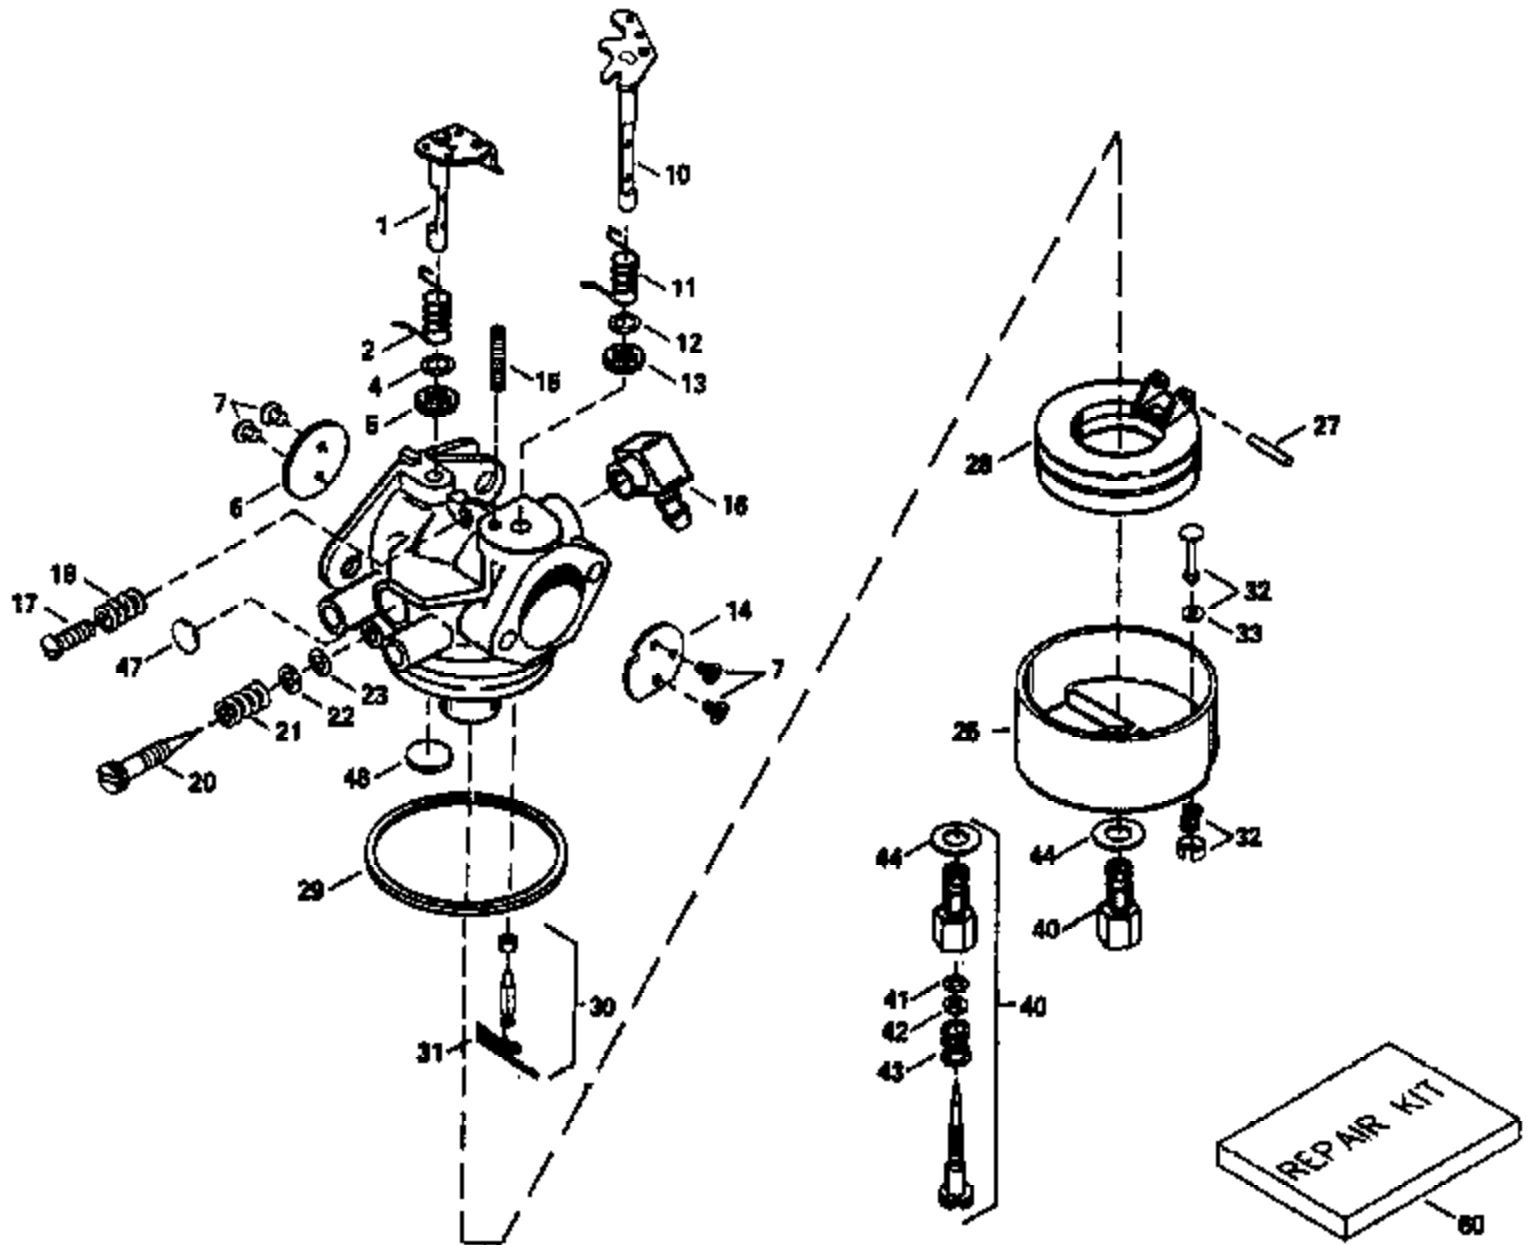

This illustration may not depict actual equipment and is for reference only!

Ref #	Part Number	Qty	Description
0	632282		Carburetor
1	632243		Throttle Shaft & Lever Assy.
2	632244		Throttle Return Spring
4	631184		Dust Seal Washer
5	631971		Dust Seal (Throttle)
6	632517		Throttle Shutter
7	650506		Throttle & Choke Shutter Screw
10	632246		Choke Shaft & Lever Assy.
11	631780B		Choke Return Spring
12	631184		Dust Seal Washer (Choke)
13	631183		Dust Seal (Choke)
14	632248		Choke Shutter
16	632527	CA-632282	Fuel Filter
17	650417	Carburetor	Idle Speed Screw
18	630766		Tension Spring
20	632281		* Idle Mixture Screw
21	630766		Idle Tension Spring
22	630739		Washer, Idle Screw
23	630740		* O Ring, Idle Screw
25	631867		Float Bowl
27	631024		* Shaft, Float
28	632019		Float
29	631028		* O Ring, Float Bowl to Body
30	631021		* Inlet Needle, Seat & Clip (Incl. No. 31)
31	631022		Spring Clip
40	632423		High Speed Bowl Nut
44	27110		* Bowl Nut Washer
47	630748		* Welch Plug, Idle Mixture Well
48	631027		* Welch Plug, Atmospheric Vent