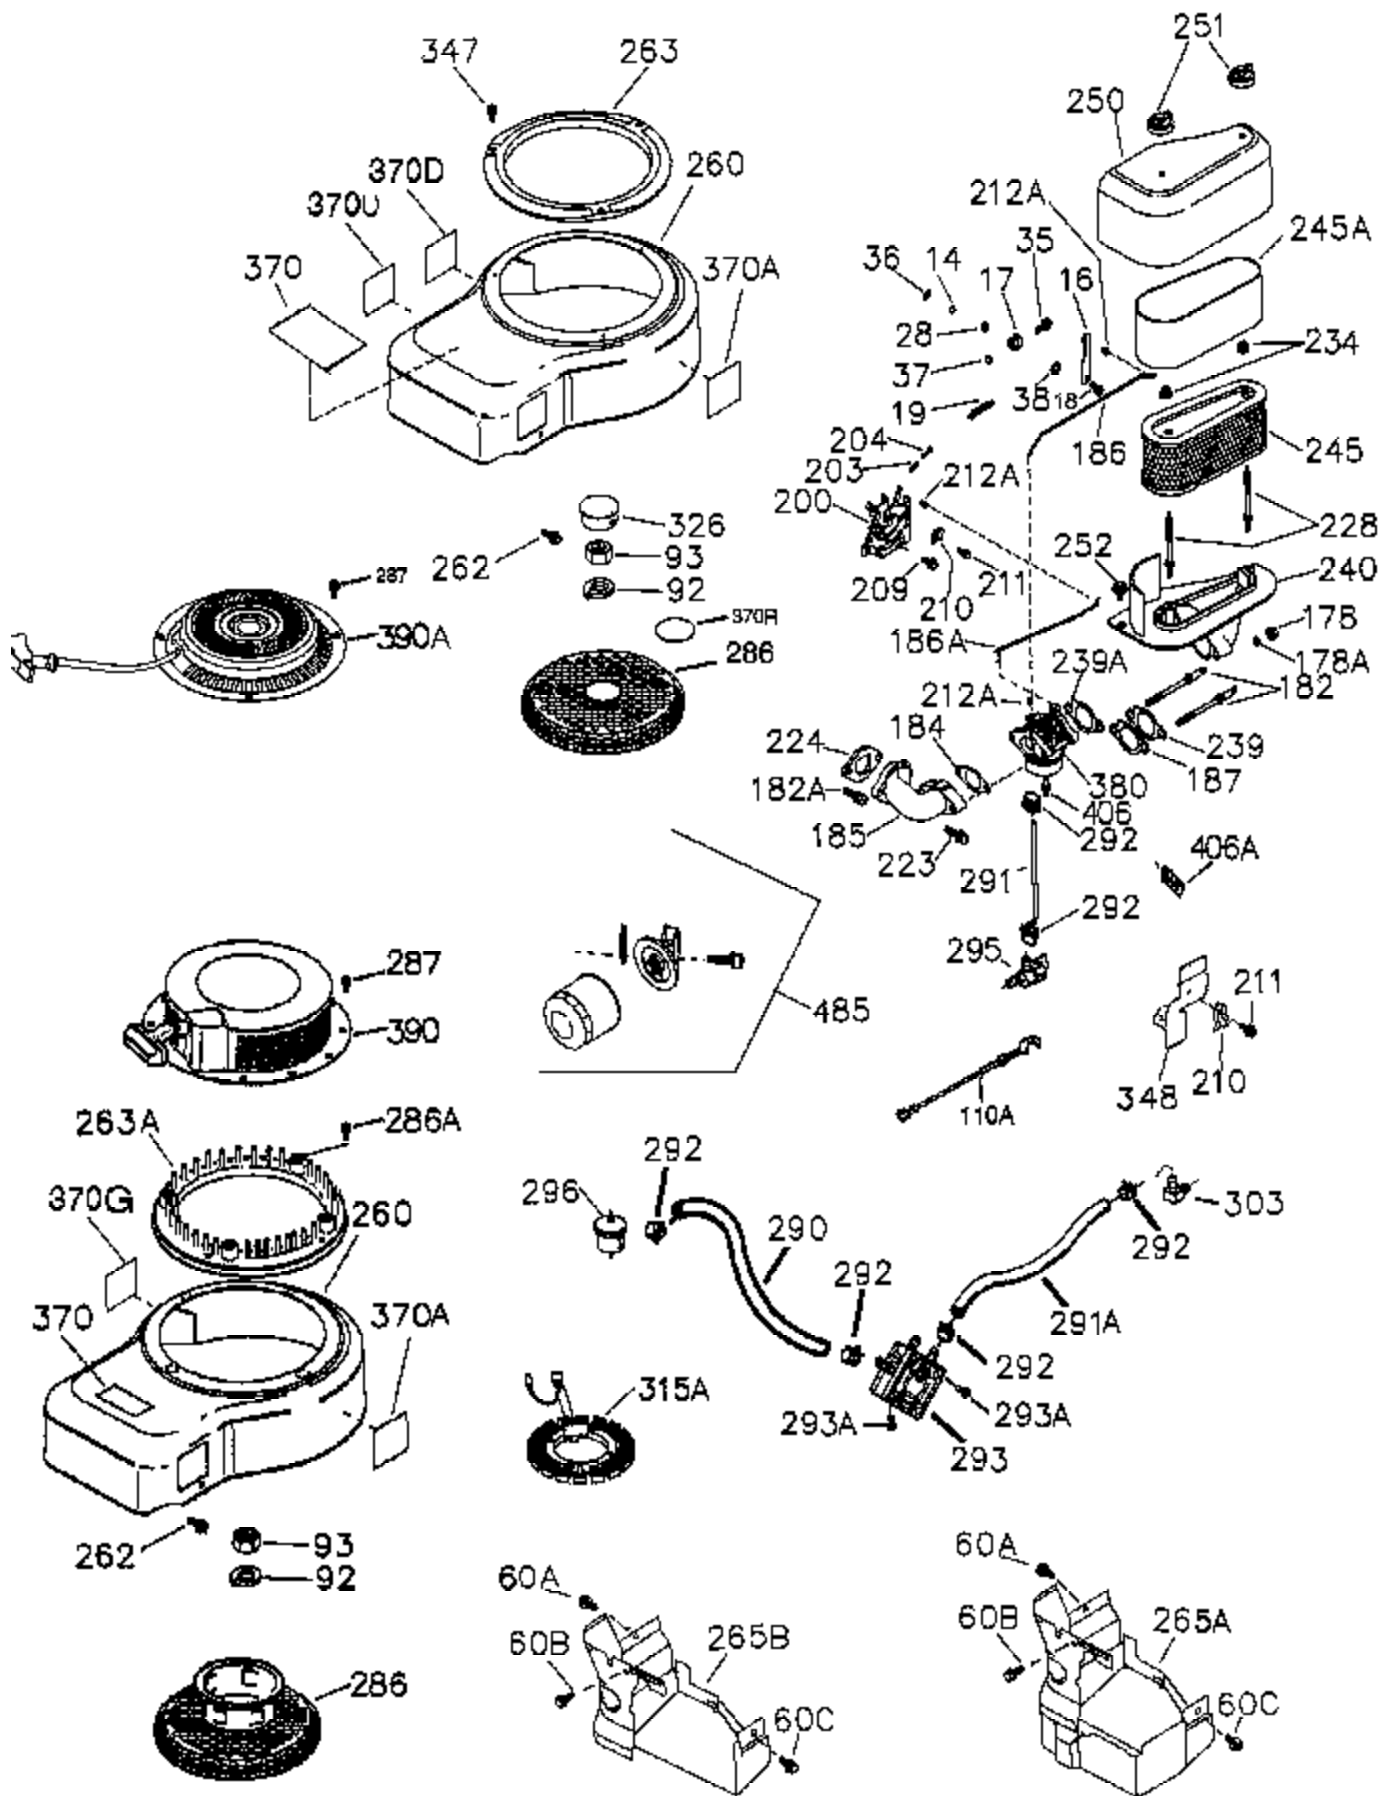

Ref #	Part Number	Qty	Description
14	28277	2	Washer
16	36346A	1	Governor Lever
17	29916	1	Governor Lever Clamp
18	651028	1	Screw, Torx T-15, 8-32 x 3/8"
19	36414	1	Extension Spring
28	30322	1	Lock Nut, 8-32
35	29826	1	Screw, 10-32 x 3/4"
36	29918	1	Lock Washer
37	29216	1	Lock Nut, 10-32
38	29642	1	Retaining Ring
60C	650737	1	Screw, 1/4-20 x 1/2"
60A	650781	1	Screw, 5-16/18 x 11/16"
60B	650867	1	Screw, 10-24 x 1/2"
92	650666	1	Lock Washer
93	650594	1	Flywheel Nut
110A	36917	1	Ground Wire (Solenoid)
178	650928	2	Lock Nut, 1/4-20
182	650925A	2	Carburetor Mounting Stud
184	36352	1	* Carburetor To Intake Pipe Gasket
185	36852	1	Intake Pipe
186	36354	1	Governor Link
200	36233	1	Control Bracket (Incl. 203,204,212A)
203	36482	1	Compression Spring
204	650777	1	Screw, 6-32 x 21/32"
209	650902	2	Screw, 10-32 x 7/16"
210	27793	2	Conduit Clip
211	28942	2	Screw, 10-32 x 3/8"
212A	36288	3	Bushing
223	650975	2	Screw, Torx T-30, 5/16-18 x 1-9/32"
224	36490	1	* Intake Pipe Gasket
228	650977	2	Air Cleaner Stud
234	650825	2	Nut & Lock Washer, 1/4-20
239	36358	1	* Air Cleaner Gasket
240	36355	1	Air Cleaner Body (Incl. 228 & 239)
245A	36357	1	Air Cleaner Filter
245	36356	1	Air Cleaner Filter (Incl. 234)
250	36359	1	Air Cleaner Cover
251	650886	2	Wing Nut, 1/4-20
252	650976	1	Screw, 1/4-20 x 19/32"
260	36347	1	Blower Housing
262	650737	3	Screw, 1/4-20 x 1/2"
263	36367	1	Trim Ring
286	36343	1	Cup & Screen
291	30705	1	Fuel Line
292	26460	2	Fuel Line Clamp
296	34279B	1	Fuel Filter
326	36210	1	Screen Plug
347	650949	3	Screw, 10-32 x 9/16"
348	36383	1	Choke Bracket
370G	35274	1	Oil Instruction Decal
380	640034A	1	Carburetor (Incl. 184 & 212A)
394A	650982	1	Washer
406	611221	1	Fuel Shut-Off Solenoid
406A	36918	1	Solenoid Spring
485	36435A	1	Oil Filter Adapter Kit (Optional)

OHV155-204509E Page 5 of 5
Engine Parts List #2