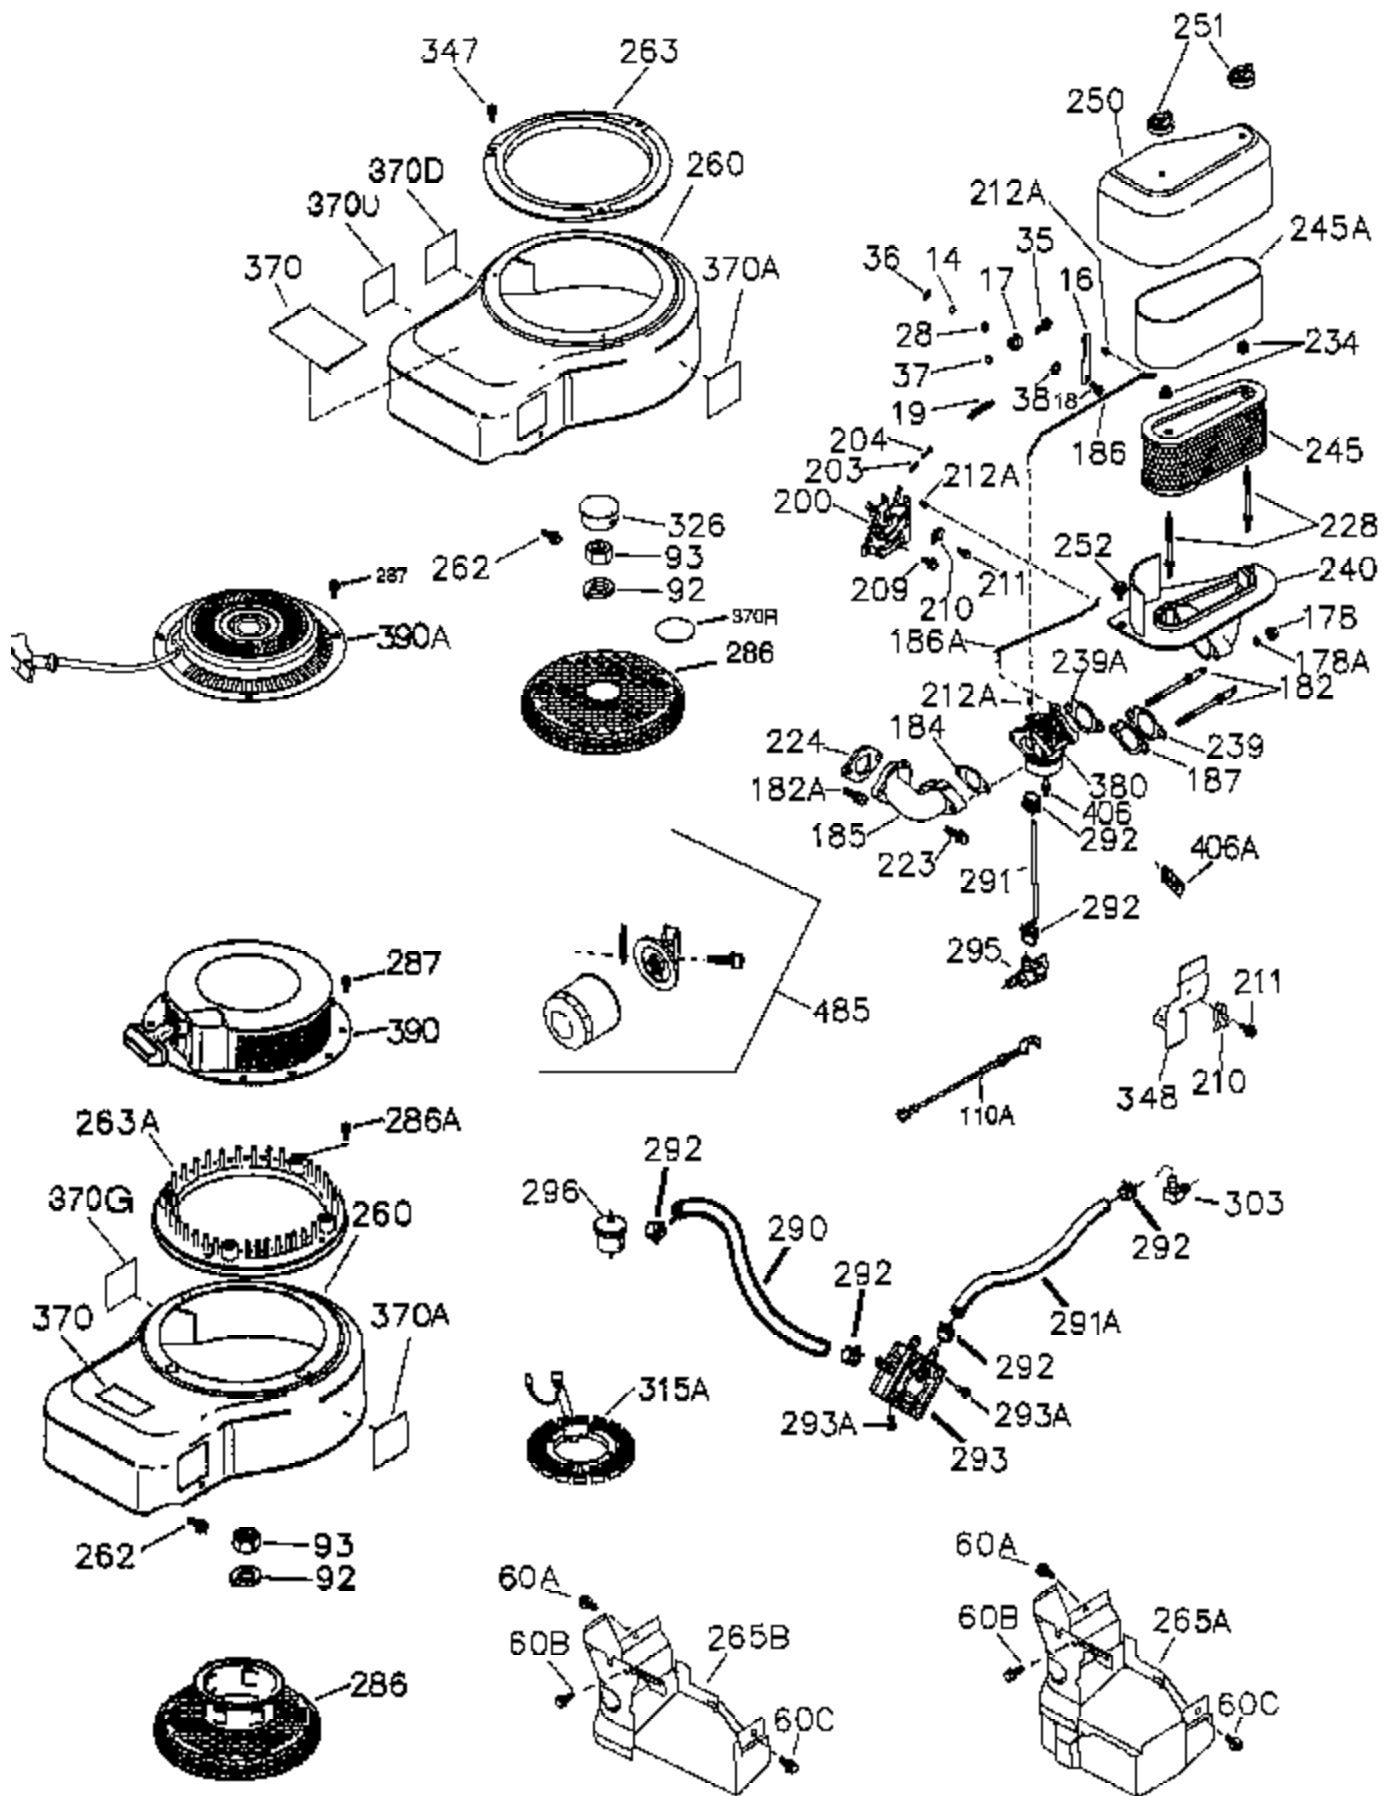

Ref #	Part Number	Qty	Description
14	28277	2	Washer
16	36346A	1	Governor Lever (Incl. 212A)
17	29916	1	Governor Lever Clamp
18	651028	1	Screw, Torx T-15, 8-32 x 3/8"
19	36414	1	Extension Spring
28	30322	1	Lock Nut, 8-32
35	29826	1	Screw, 10-32 x 3/4"
36	29918	1	Lock Washer
37	29216	1	Lock Nut, 10-32
38	29642	1	Retainer Ring
60C	650737	1	Screw, 1/4-20 x 1/2"
60B	650867	1	Screw, 10-24 x 1/2"
60A	650273	1	Screw, 9/16-18 x 11/16"
92	650666	1	Lock Washer
93	650594	1	Flywheel Nut
110A	36917	1	Ground Wire
157A	650586	2	Jam Nut, 5/16-24
178	650928	2	Lock Nut, 1/4-20
182	650925A	2	Carburetor Mounting Stud
184	36352	1	* Carburetor To Intake Pipe Gasket
185	36852	1	Intake Pipe
186	36354	1	Governor Link
186A	36353	1	Choke Link
200	36360	1	Control Bracket (Incl. 203,204,212A)
203	36482	1	Compression Spring
204	650777	1	Screw, 6-32 x 21/32"
209	650902	2	Screw, 10-32 x 7/16"
210	27793	1	Conduit Clip
211	28942	1	Screw, 10-32 x 3/8"
212A	36288	3	Bushing
223	650975	2	Screw, Torx T-30, 5/16-18 x 1-9/32"
224	36490	1	* Intake Spacer
228	650977	2	Air Cleaner Stud
234	650825	2	Nut & Lock Washer, 1/4-20
239	36358	1	* Air Cleaner Gasket
240	36355	1	Air Cleaner Body (Incl. 228 & 239)
245A	36357	1	Air Cleaner Filter
245	36356	1	Air Cleaner Filter (Incl. 229)
250	36359	1	Air Cleaner Cover
251	650886	2	Wing Nut, 1/4-20
252	650976	1	Screw, 1/4-20 x 19/32"
260	36347	1	Blower Housing
262	650737	3	Screw, 1/4-20 x 1/2"
263	36367	1	Trim Ring
265A	36571	1	Cylinder Head Cover
286	36343	1	Cup & Screen
290	30705	1	Fuel Line
292	26460	2	Fuel Line Clamp
296	34279B	1	Fuel Filter (Incl. 292)
326	36210	1	Screen Plug
347	650949	3	Screw, 10-32 x 9/16"
370G	35274	1	Oil Instruction Decal
380	640072A	1	Carburetor (Incl. 184 & 212A)
394A	650982	1	Washer
406A	36918	1	Solenoid Spring
406	611221	1	Fuel Shut-Off Solenoid

OHV175-20480ZF Page 6 of 6
Engine Parts List #2